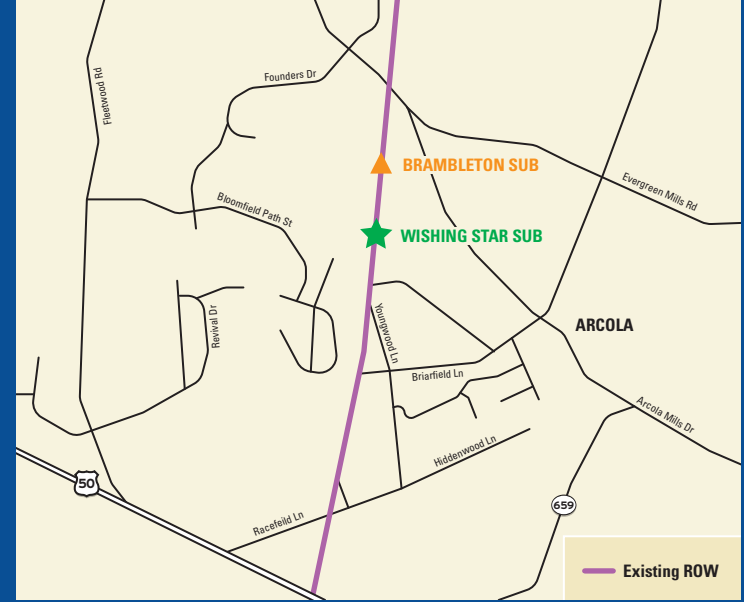

The Wishing Star to Mars transmission line route was filed with the State Corporation Commission in October 2022. As part of this project, we will need to construct the Wishing Star substation just west of Arcola Mills Drive. Our zoning applications for the Wishing Star substation (ZCPA-2022-0009, CMPT-2022-0010, CMPT-2022-0011, SPEX-2022-0047, and SPMI-2022-0018) are currently being reviewed by county staff. Public hearings for the Wishing Star substation are expected late spring/early summer.

Use your phone's camera or QR reader app  
to visit the project page directly.

The map is intended to serve as a representation of the project area  
and is not intended for detailed engineering purposes.