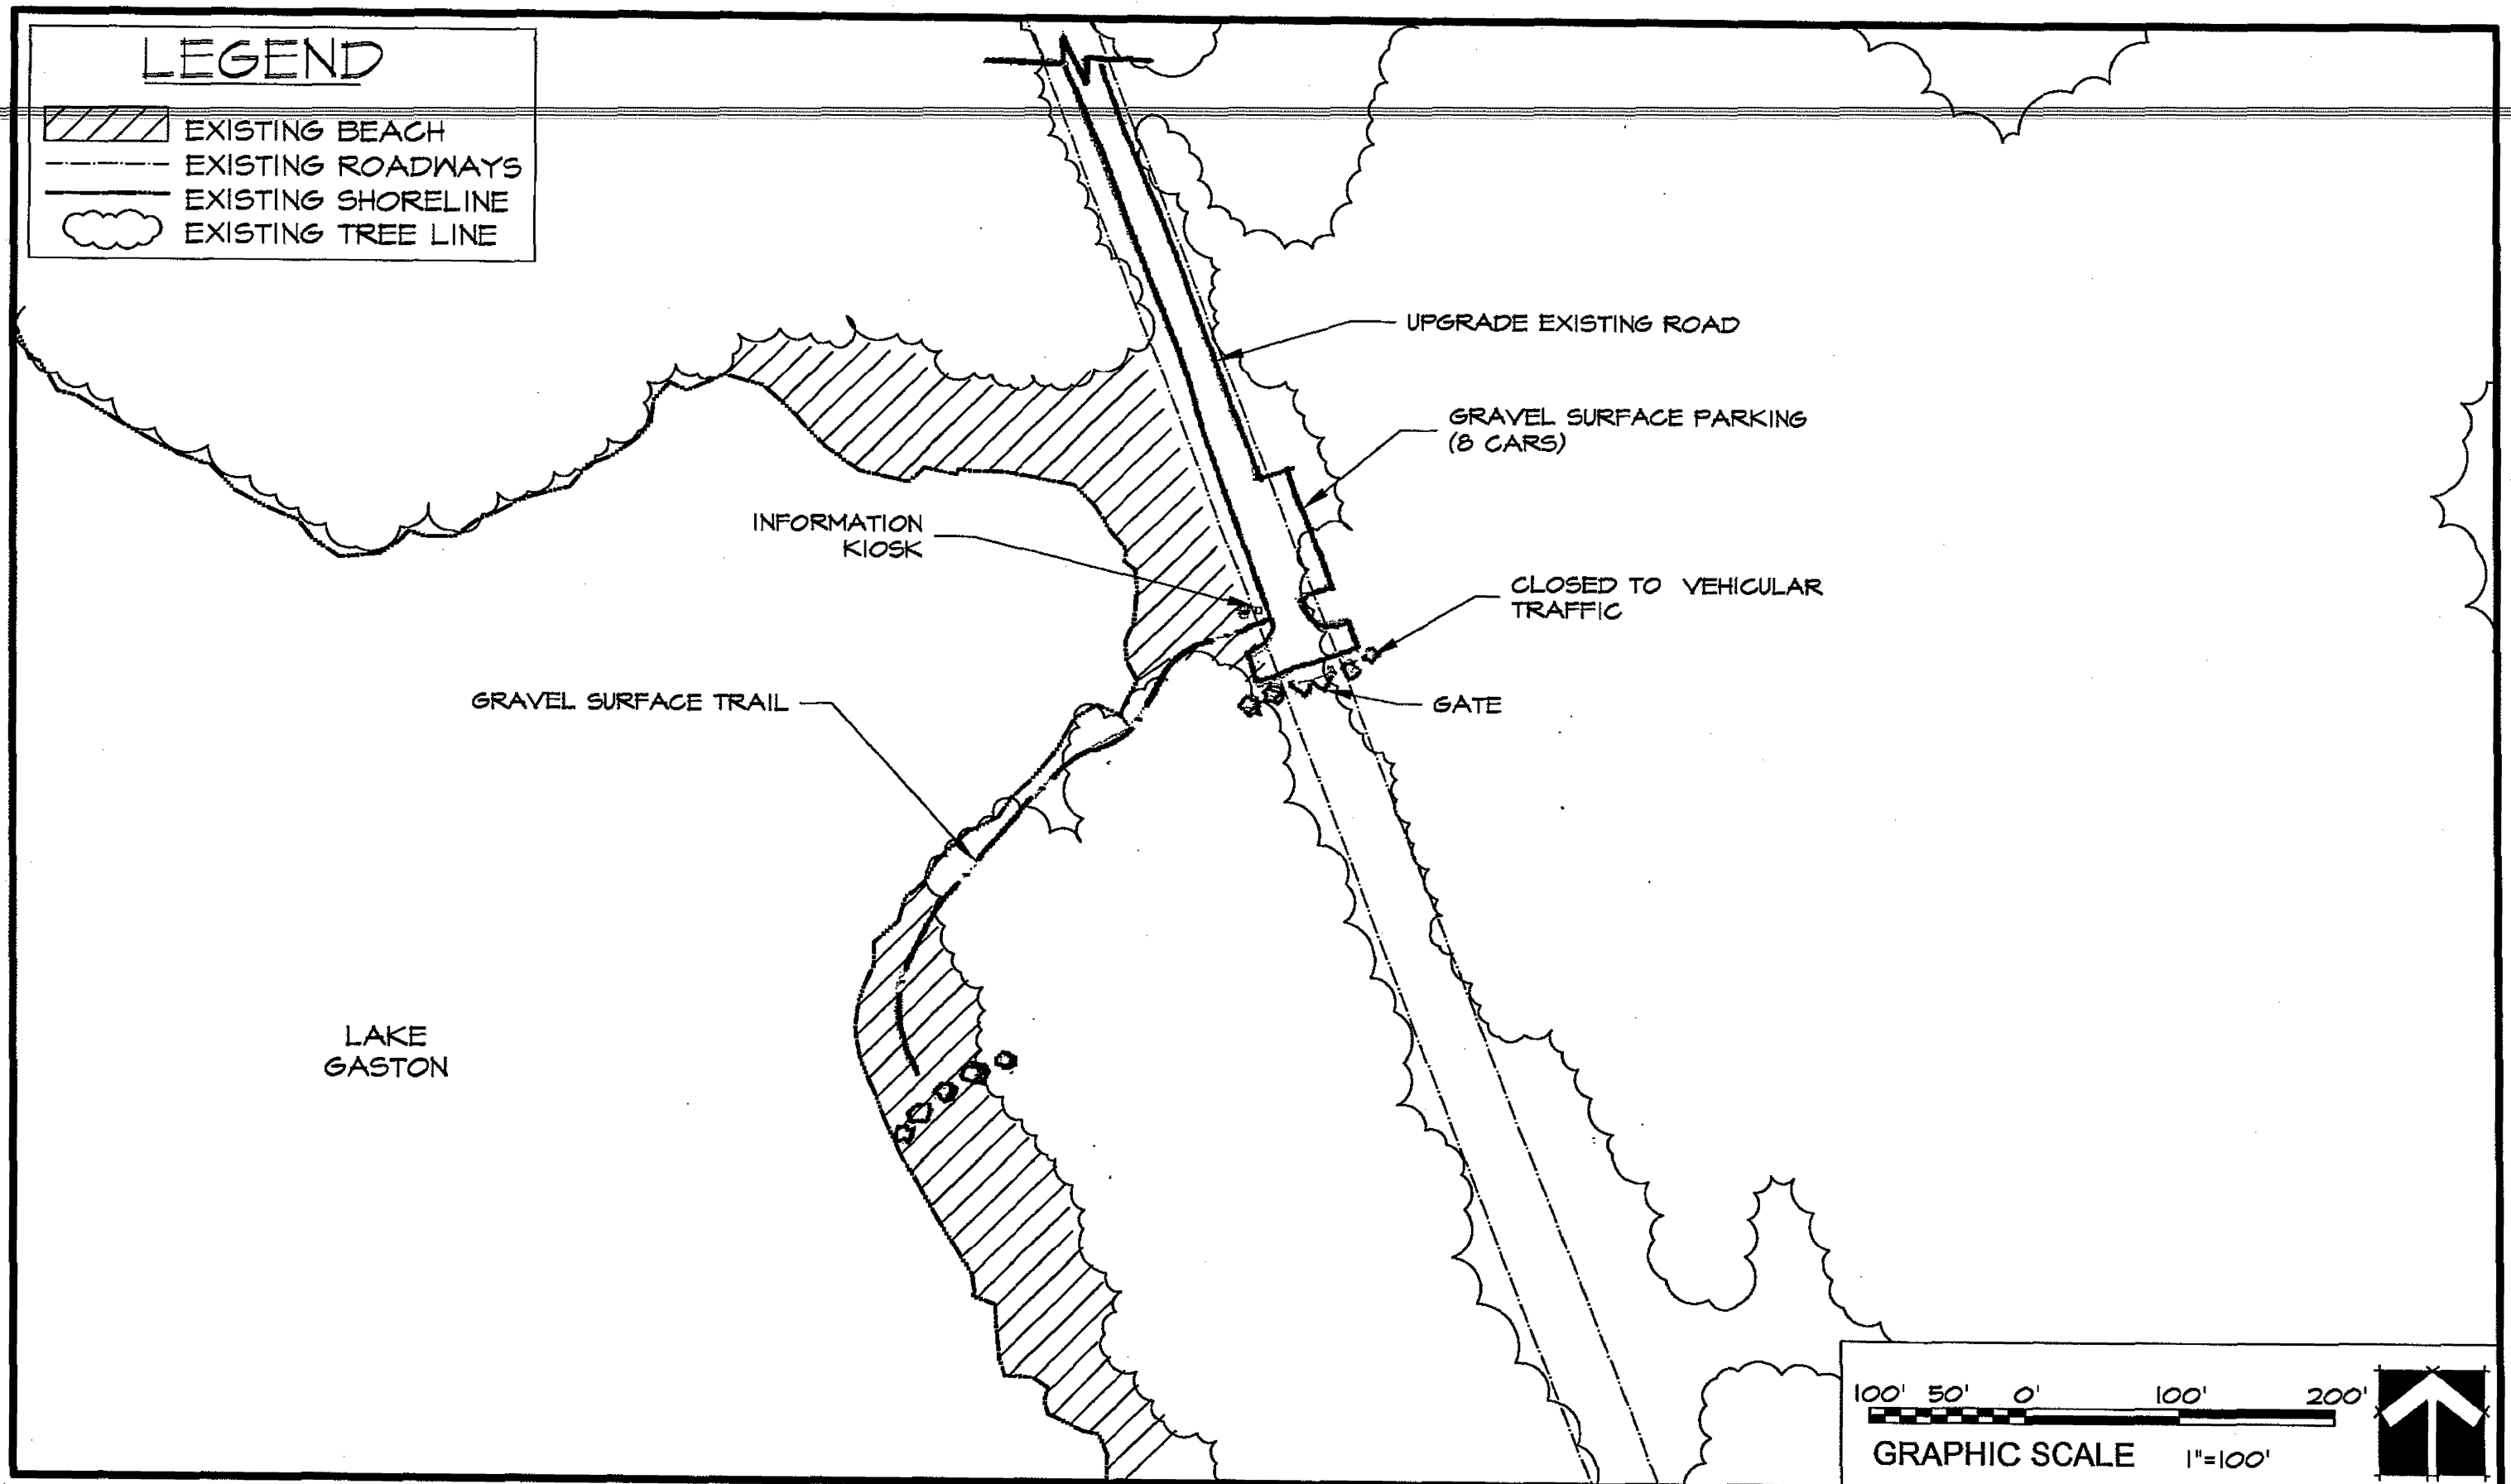

LEGEND

-  EXISTING BEACH
-  EXISTING ROADWAYS
-  EXISTING SHORELINE
-  EXISTING TREE LINE

GRAVEL SURFACE TRAIL

INFORMATION KIOSK

UPGRADE EXISTING ROAD

GRAVEL SURFACE PARKING (8 CARS)

CLOSED TO VEHICULAR TRAFFIC

GATE

LAKE GASTON

GRAPHIC SCALE 1"=100'