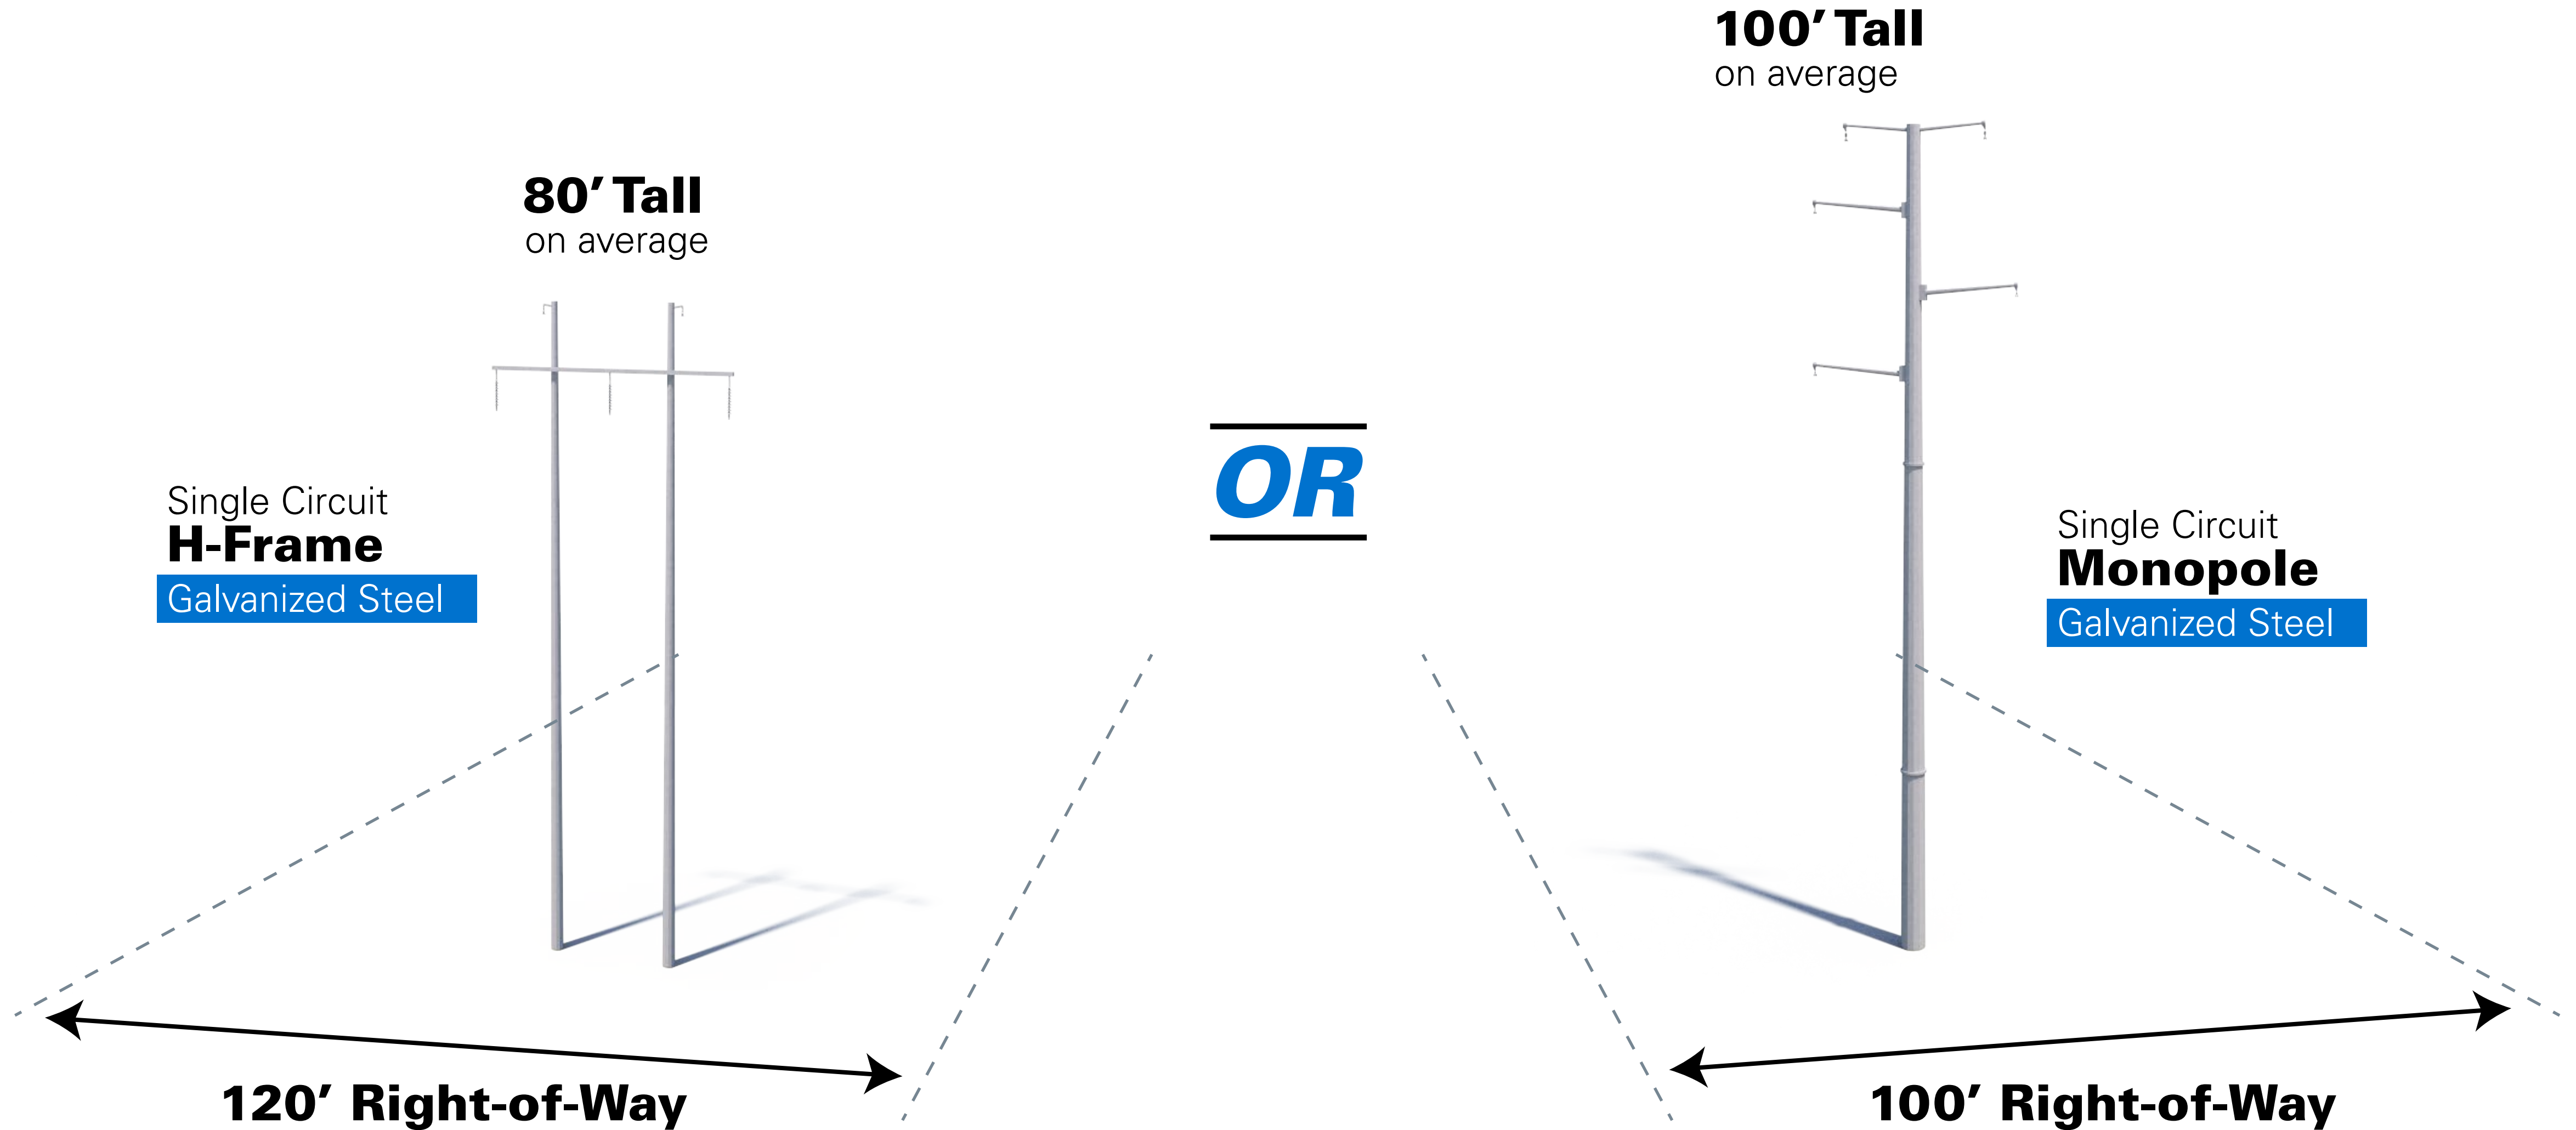

Clover - Butler Farm Typical Structures

Visualization is for discussion purposes only. Final design is subject to change pending public, engineering, and regulatory review.

Clover - Butler Farm Typical Structures

Visualization is for discussion purposes only. Final design is subject to change pending public, engineering, and regulatory review.

Finneywood - Butler Farm Typical Structures

Visualization is for discussion purposes only. Final design is subject to change pending public, engineering, and regulatory review.