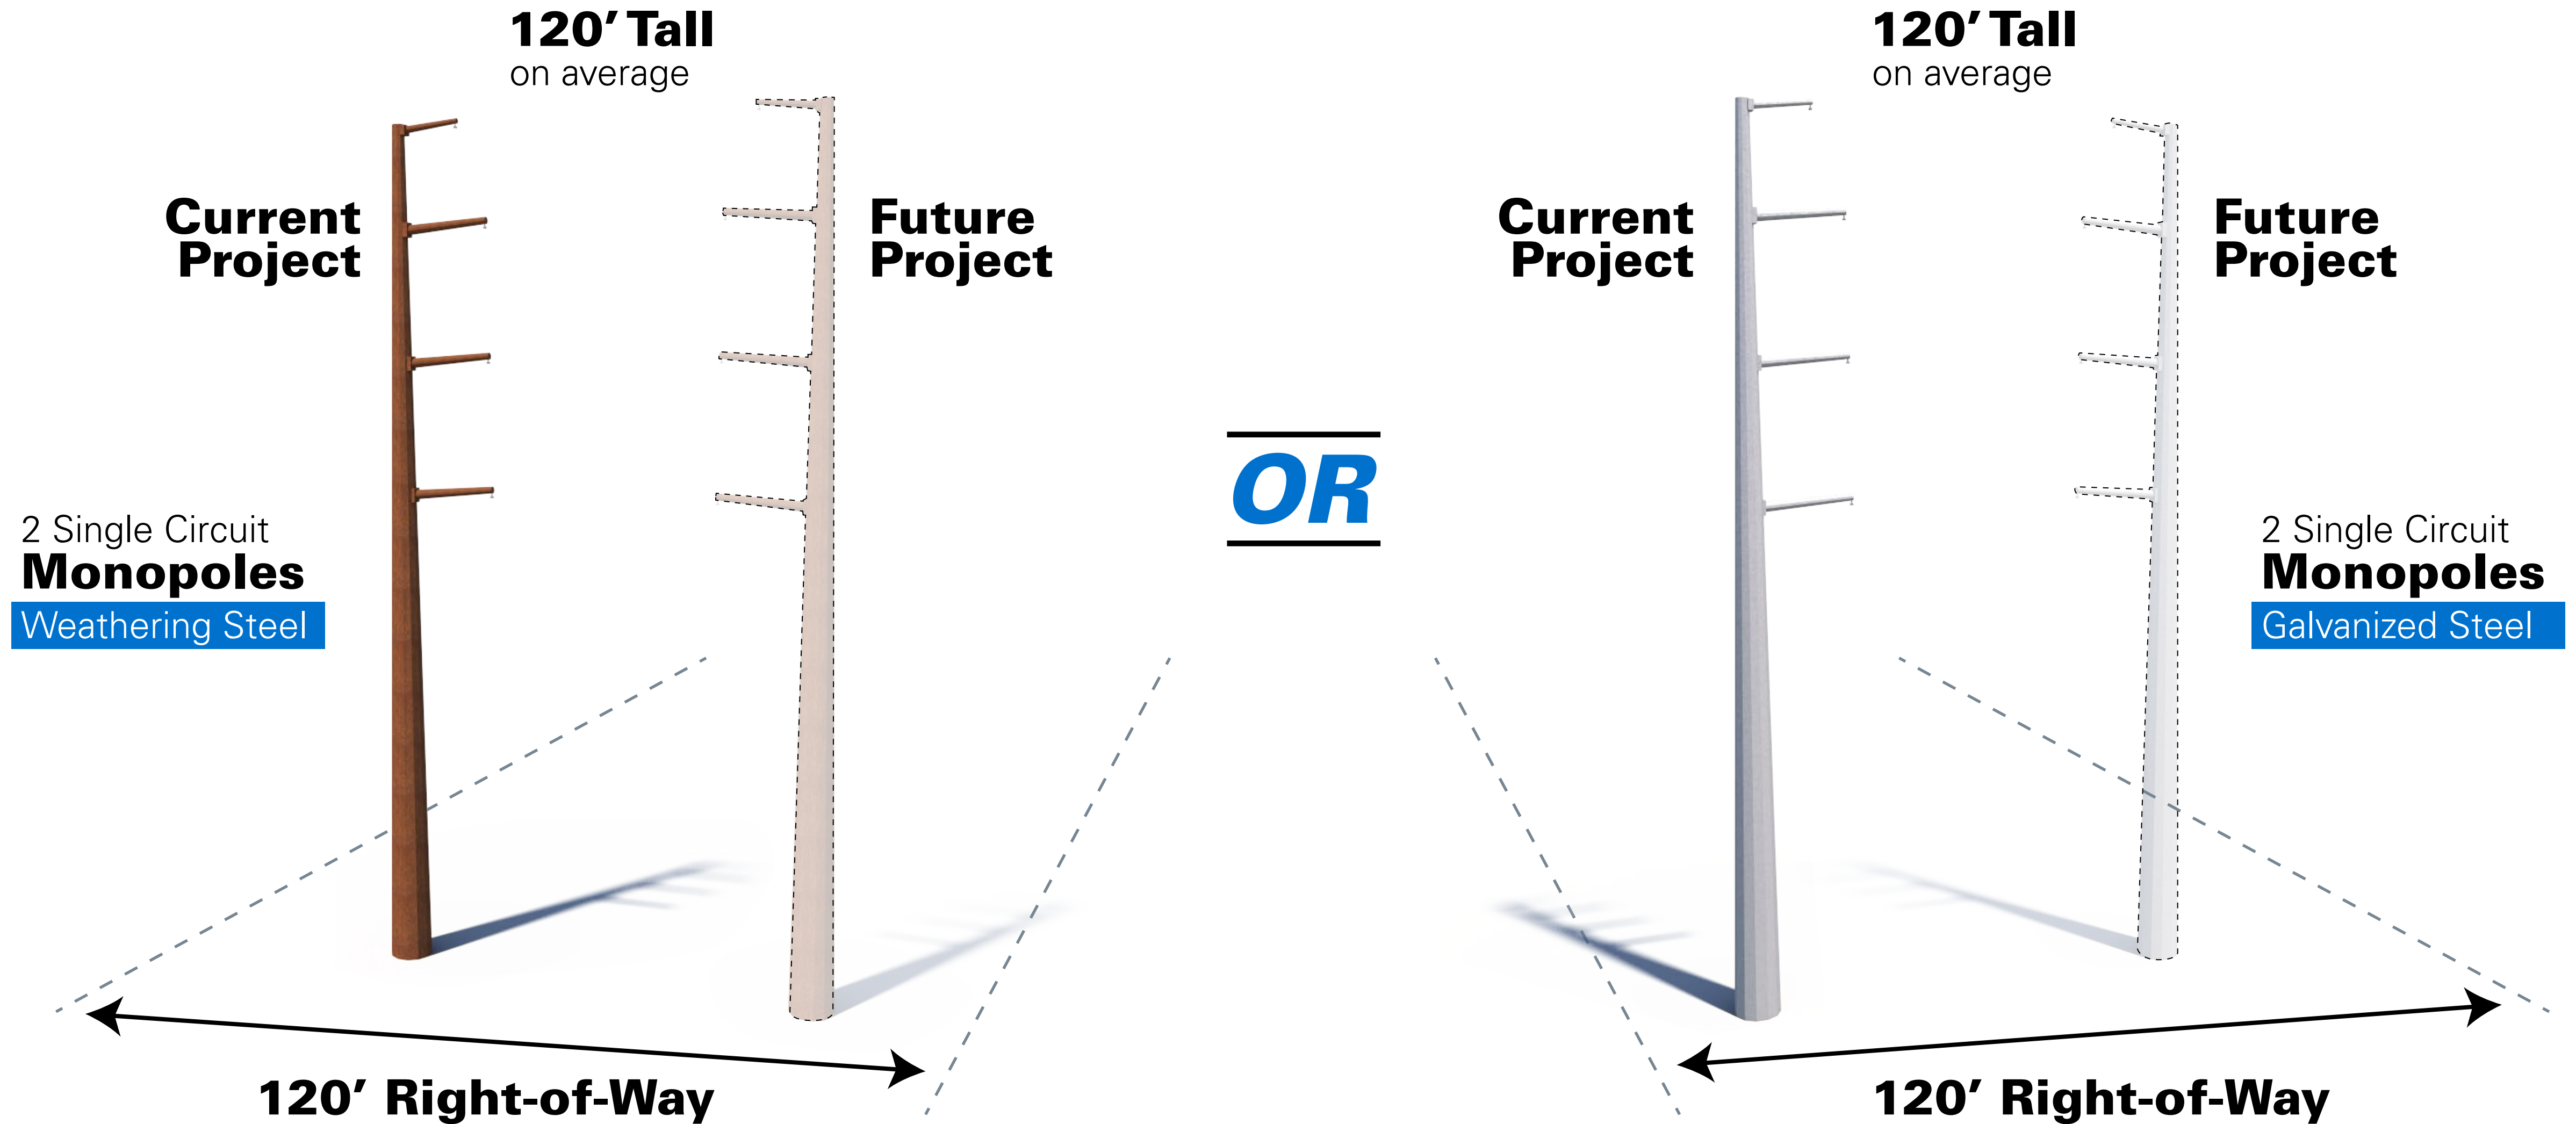

Clover - Butler Farm Typical Structures

Visualization is for discussion purposes only. Final design is subject to change pending public, engineering, and regulatory review.

Clover - Butler Farm Typical Structures

Visualization is for discussion purposes only. Final design is subject to change pending public, engineering, and regulatory review.

Finneywood - Butler Farm Typical Structures

Visualization is for discussion purposes only. Final design is subject to change pending public, engineering, and regulatory review.