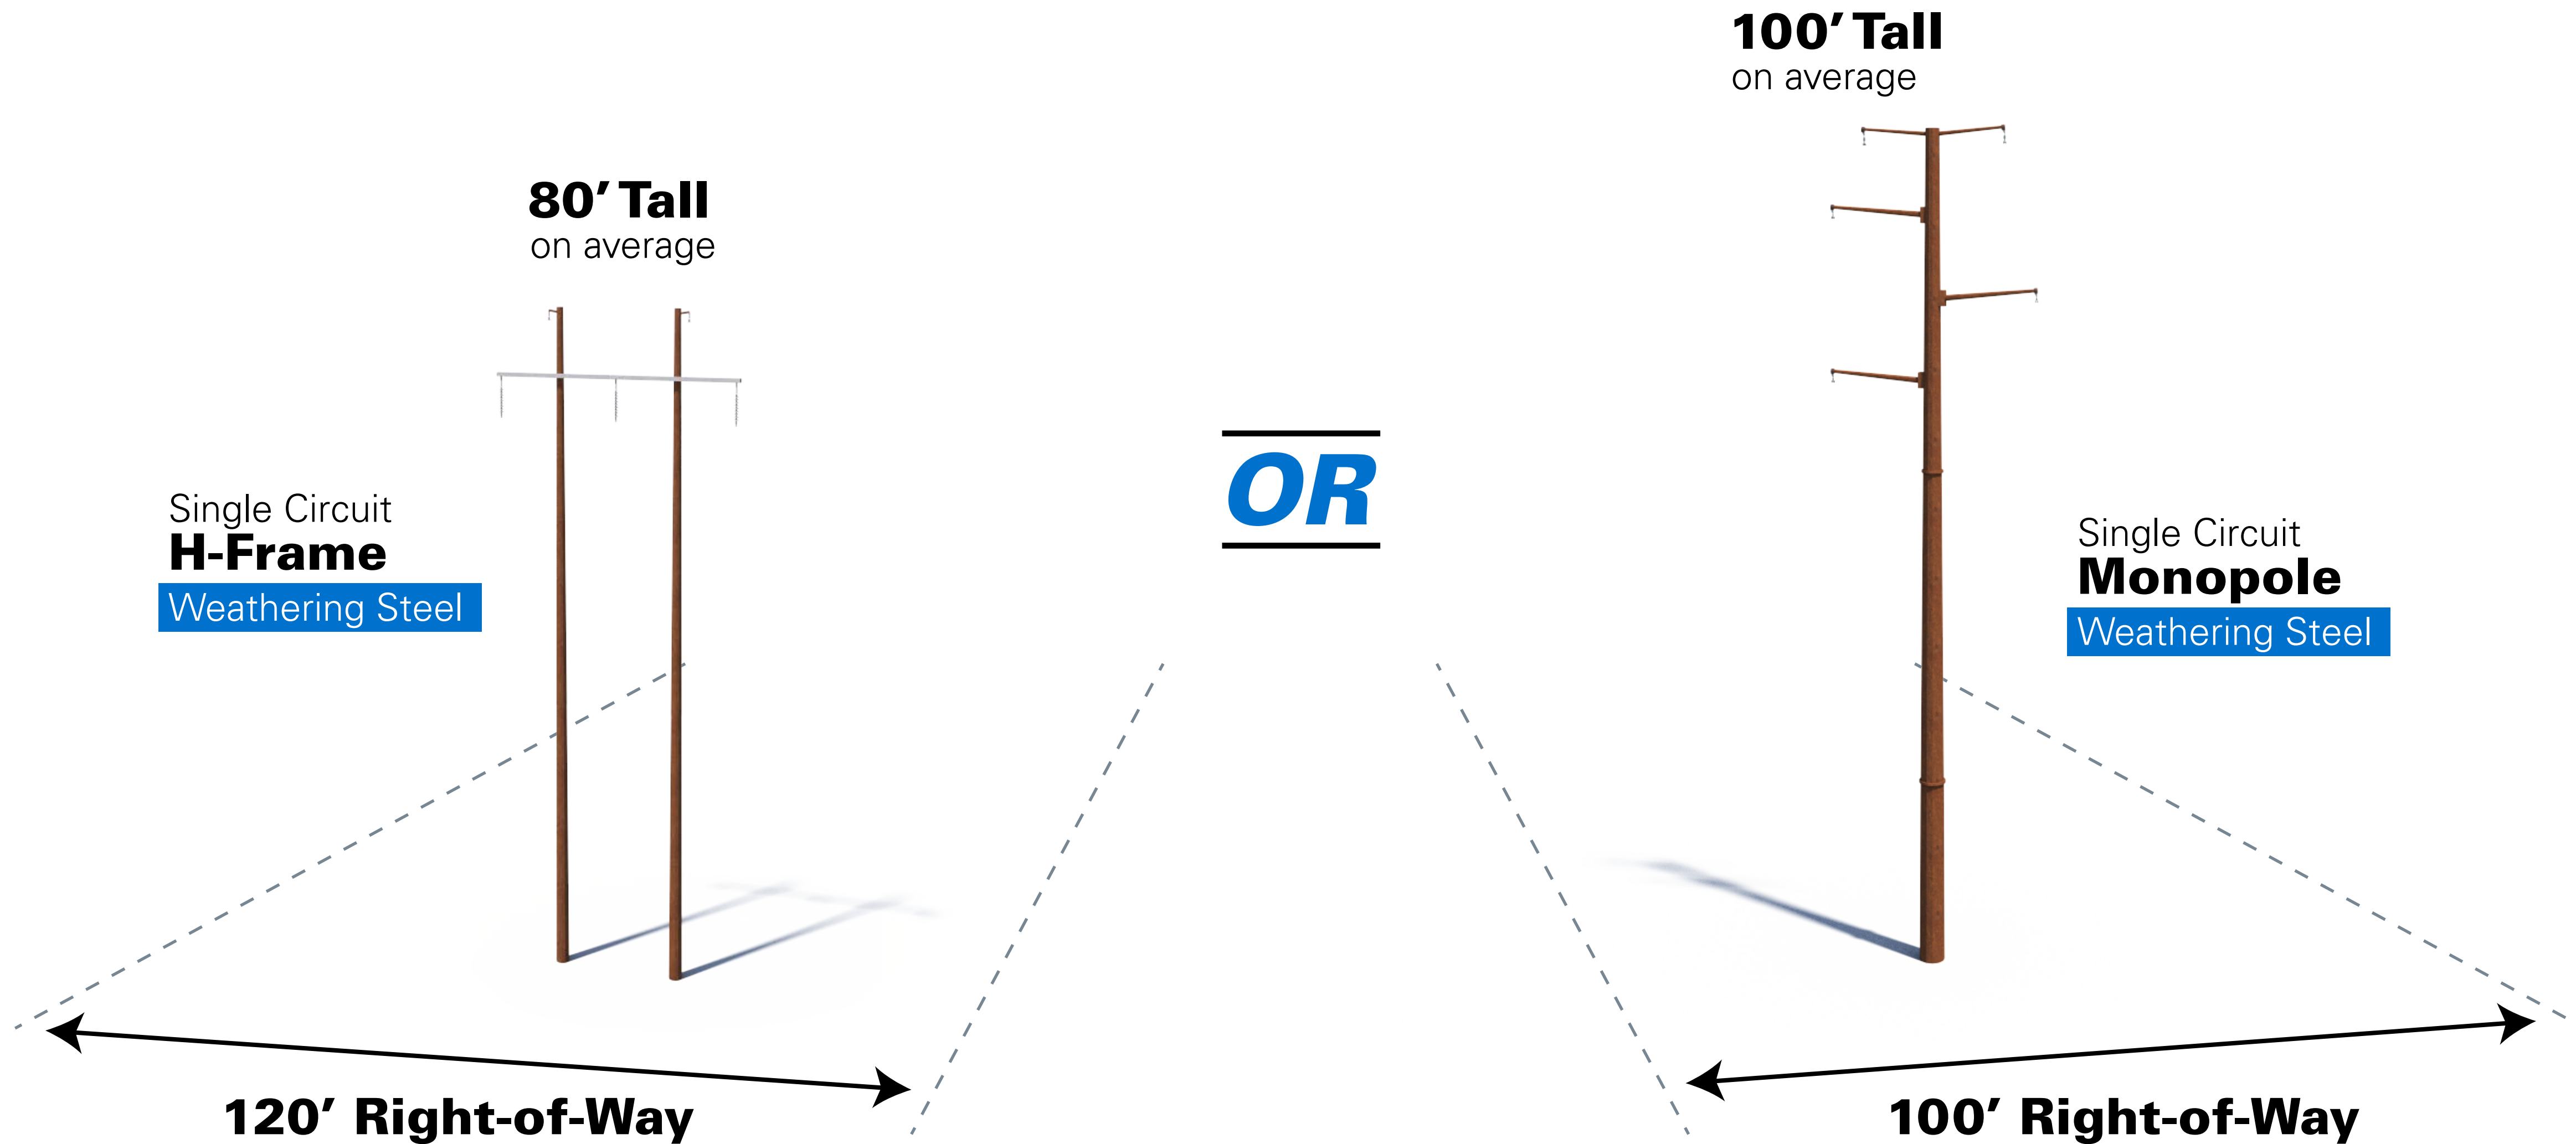

Clover - Butler Farm Typical Structures

Visualization is for discussion purposes only. Final design is subject to change pending public, engineering, and regulatory review.

Clover - Butler Farm Typical Structures

Visualization is for discussion purposes only. Final design is subject to change pending public, engineering, and regulatory review.

Finneywood - Butler Farm Typical Structures

Visualization is for discussion purposes only. Final design is subject to change pending public, engineering, and regulatory review.