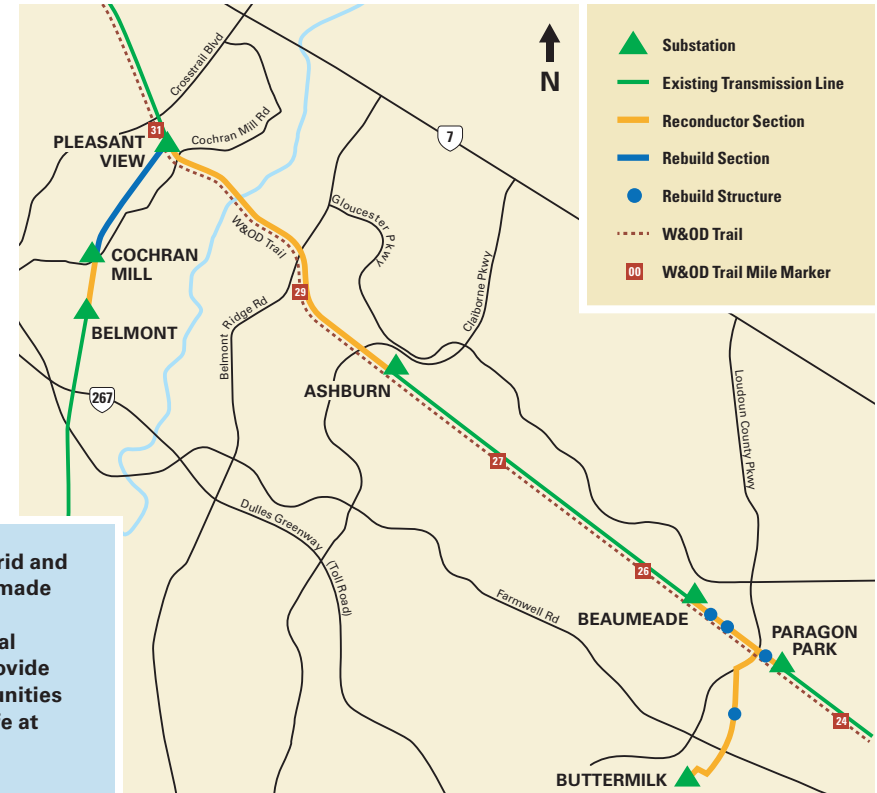

In March and April, we temporarily closed two sections of the trail while we replaced wires, a process known as reconductoring, near Mile Markers (MM) 24 to 26, and 28 to 31. Work that required trail detours is now complete.

We will continue to work along the trail until early June, and temporary trail impacts could include:

- Trail traffic may be stopped for up to 15 minutes.
- Trail users may be directed to use either the gravel or the paved path.
- Equipment will be staged along the transmission line corridor.

The affected trail sections are:

- Between Smith Switch Road and Loudoun County Parkway — on both sides of MM 25.
- Between Claiborne Parkway and Crosstrail Boulevard — between MM 28 to 31.

Thank you for your patience while we complete these important projects.

CONTACT US

Visit our websites at [DominionEnergy.com/Belmont](https://www.dominionenergy.com/Belmont) and [DominionEnergy.com/Buttermilk](https://www.dominionenergy.com/Buttermilk) for project updates. Or contact us by sending an email to powerline@dominionenergy.com or calling 888-291-0190.

AT DOMINION ENERGY, protecting the grid and making it secure against natural and man-made acts is a top priority. We work alongside government officials to prepare for potential incidents that could affect our ability to provide electricity safely and reliably to the communities we serve. Learn how we're keeping you safe at [powerlines101.dominionenergy.com](https://www.dominionenergy.com/powerlines101).

This map is intended to serve as a representation of the project area and is not intended for detailed engineering purposes.