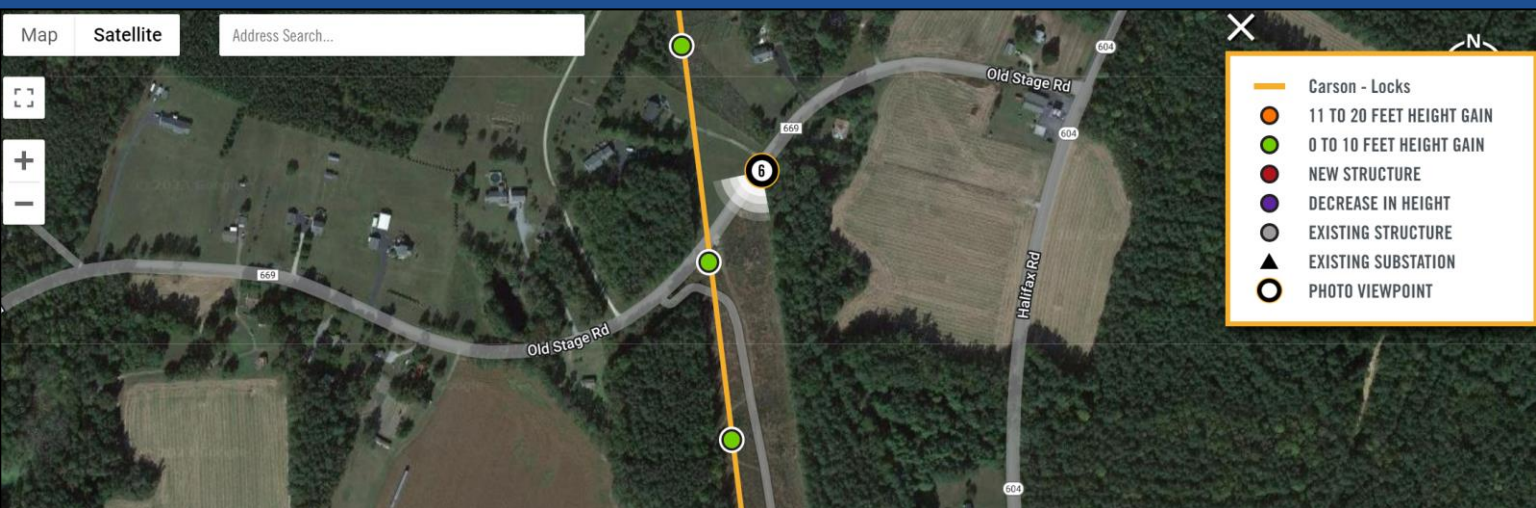

# Carson-Locks 230 kV Electric Transmission Rebuild Project

## Introducing the Backyard Application, an interactive structure height comparison tool

Use your iPhone camera or the QR reader app on other smartphones to access the Backyard Application.

Take advantage of the Backyard Application features:

- Use the address search to see structure locations in your area.
- View details about individual structures by clicking on a structure location marker to see the name, existing height, proposed height, and height difference.
- Use the legend to understand structure changes, and the “Height Reference Diagram” for more detailed information about typical structure heights.