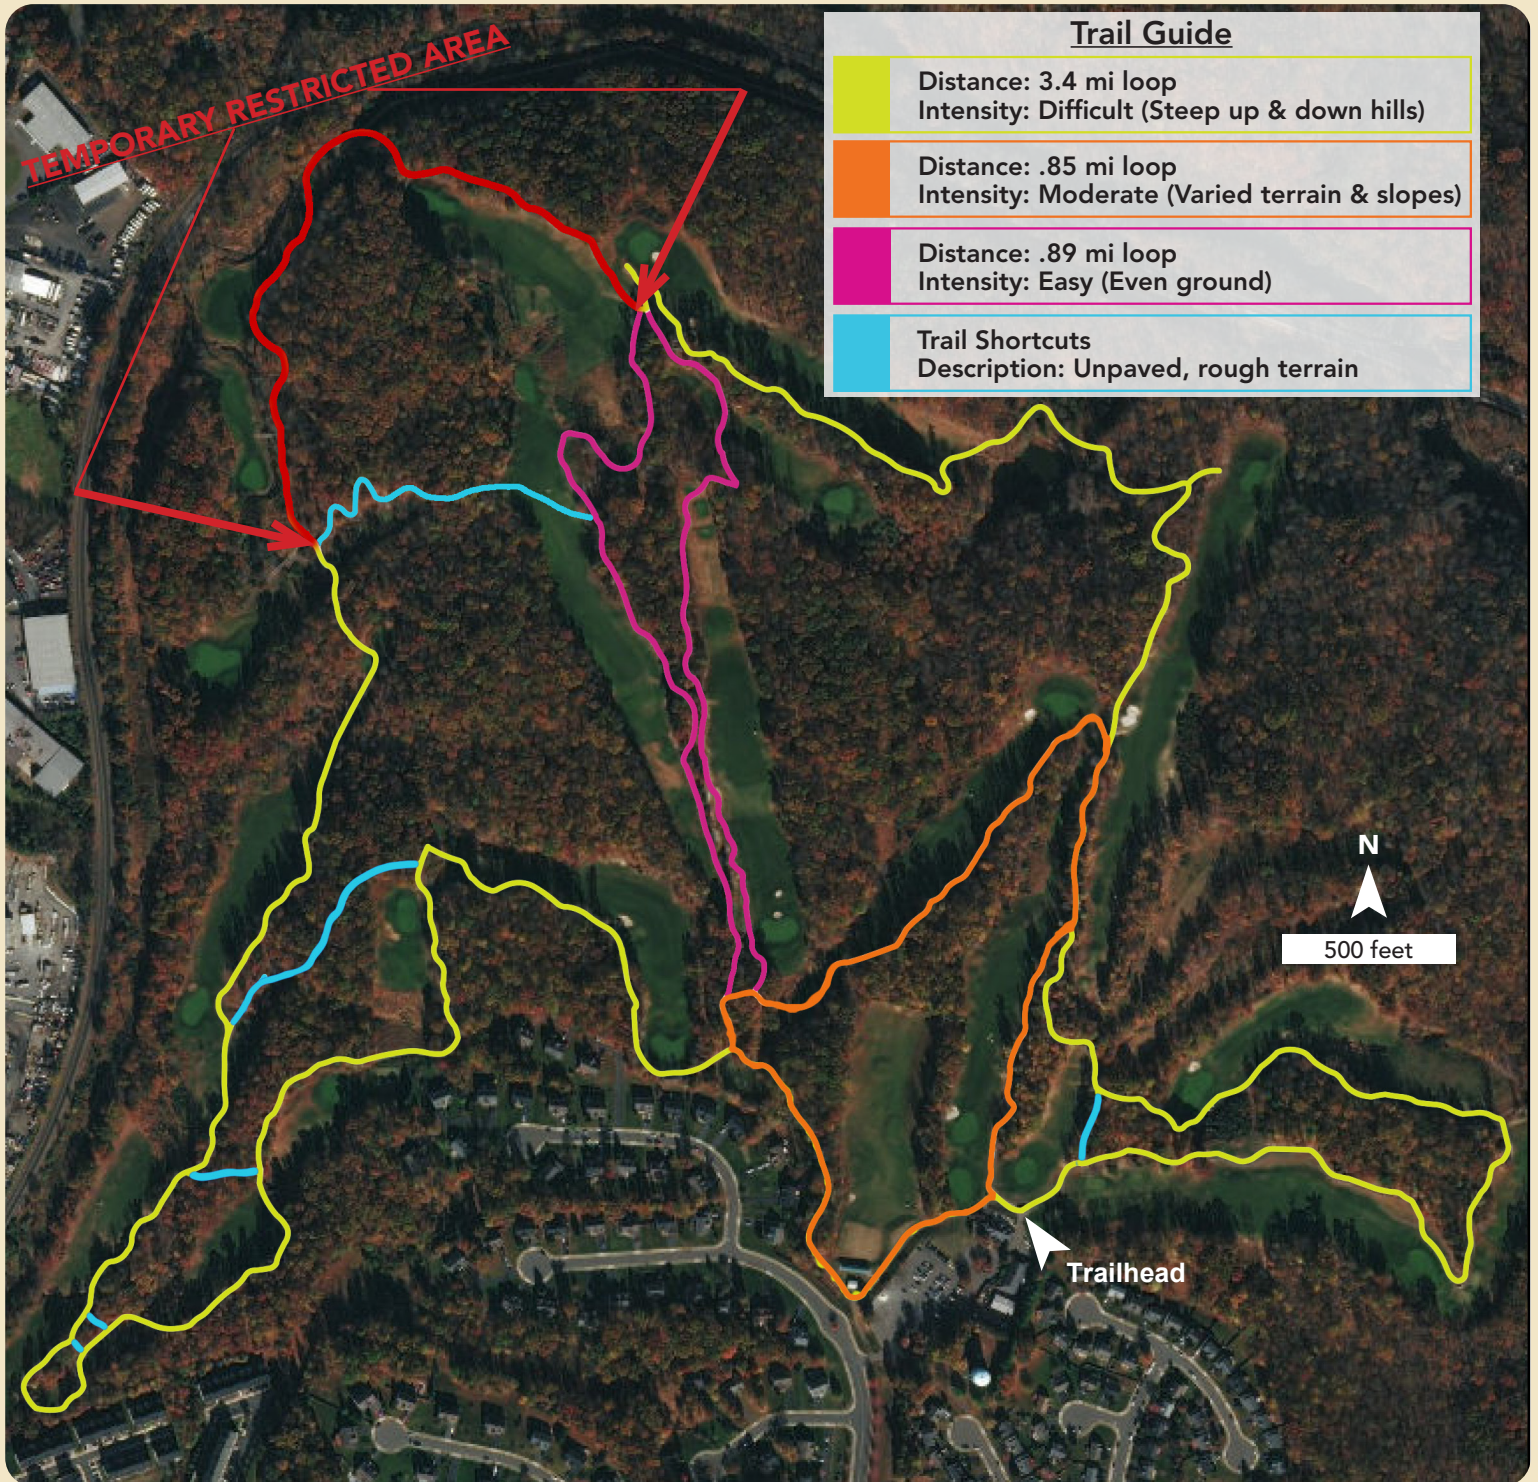

Blooms Park Trail System

The Department of Parks and Recreation would like to dedicate Blooms Park to Catherine Morretta and Bethiah Shuemaker. Mile markers along the trail system have been dedicated in their memory.

Scan Me
For Park Info!