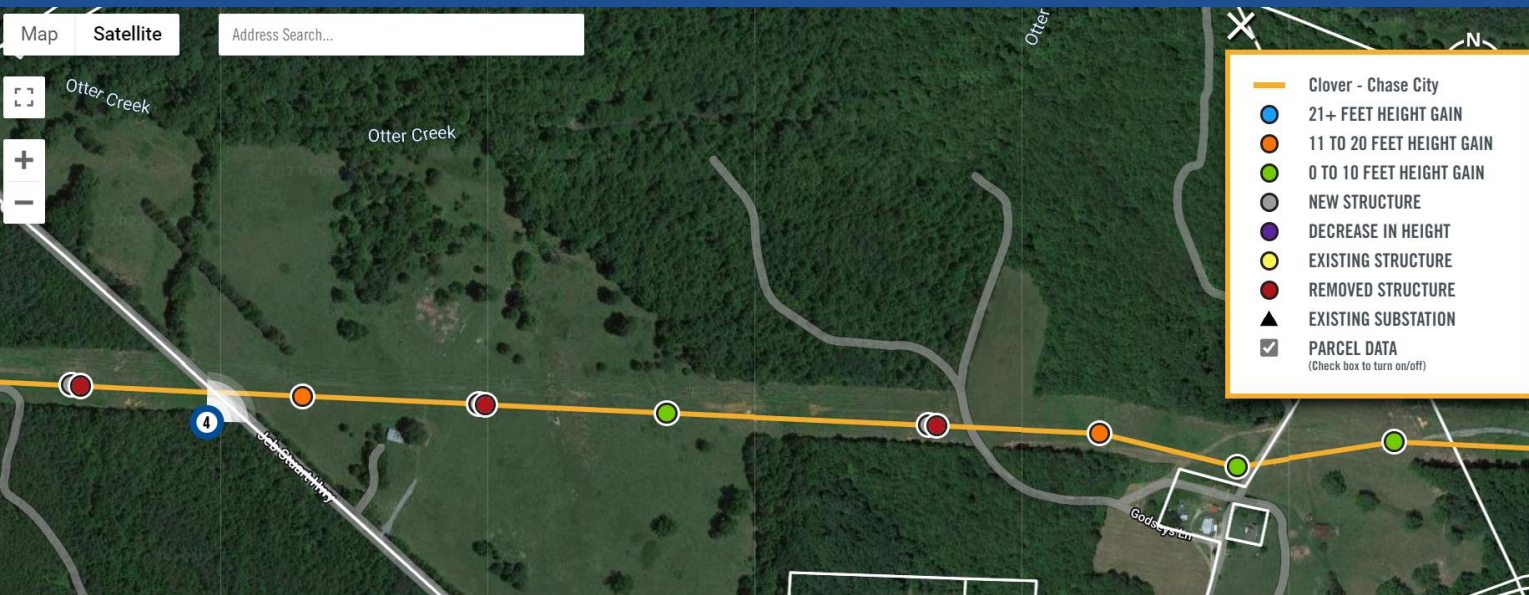

Clover-Chase City 230 kV Electric Transmission Rebuild Project

Introducing the Backyard Application, an interactive structure height comparison tool

Use your iPhone camera or the QR reader app on other smartphones to access the Backyard Application.

Take advantage of the Backyard Application features:

- Use the address search to see structure locations in your area.
- View details about individual structures by clicking on a structure location marker to see the name, existing height, proposed height, and height difference.
- Use the legend to understand structure changes, and the “Height Reference Diagram” for more detailed information about typical structure heights.