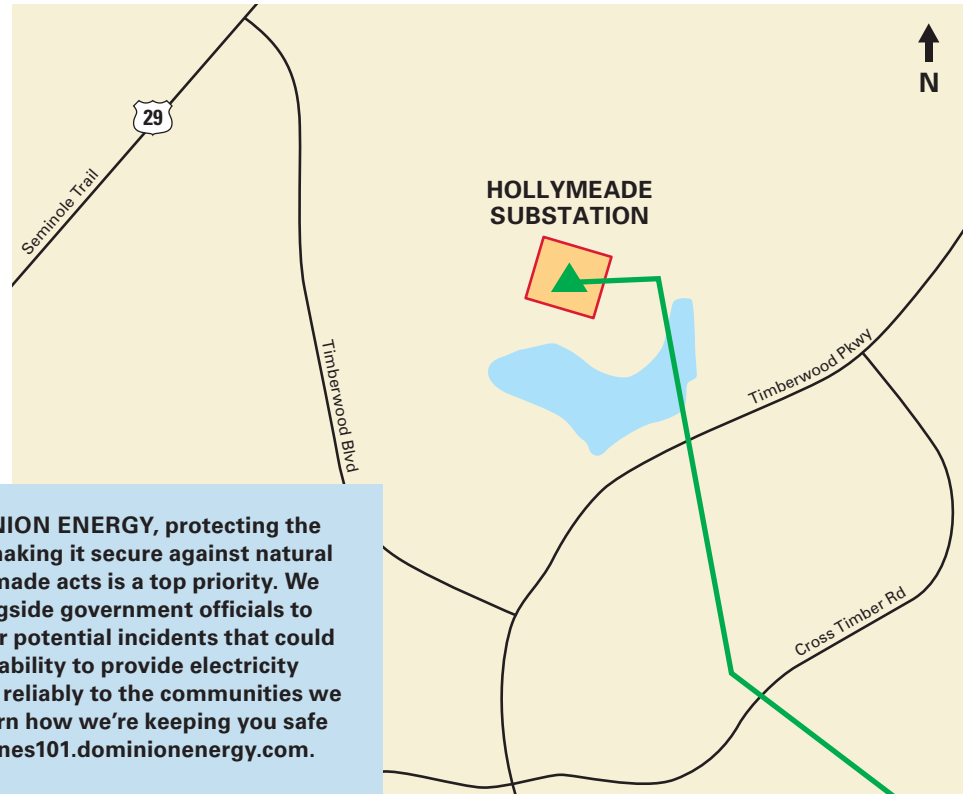

Use your iPhone camera or the QR reader app on other smartphones to visit the project page on our website.

Hollymeade Substation Expansion

AT DOMINION ENERGY, we are committed to providing the latest information on projects in the communities we serve. You are receiving this postcard because we are preparing to expand Hollymeade Substation near the intersection of Timberwood Boulevard and Worth Crossing in Albemarle County, Virginia. We will not need to acquire any new land for this expansion, as construction will occur on our own property.

In order to relieve congestion on existing transmission lines, we will install new equipment at Hollymeade Substation. This new equipment will regulate electric current and improve reliability. We do not expect this project to interrupt your electric service. Pending all necessary permits and approvals, construction is expected to begin in Spring 2023 and conclude in Fall 2023.

As part of the Albemarle County permitting process, please save the date for a public meeting on October 13 where you can ask questions and interact with our project team. You will receive a separate invitation with more details soon.

Thank you for your patience as we complete this important project.

CONTACT US

Visit our website at [DominionEnergy.com/hollymeade](https://www.dominionenergy.com/hollymeade) for project updates. Or contact us by calling 888-291-0190 or sending an email to powerline@dominionenergy.com.

AT DOMINION ENERGY, protecting the grid and making it secure against natural and man-made acts is a top priority. We work alongside government officials to prepare for potential incidents that could affect our ability to provide electricity safely and reliably to the communities we serve. Learn how we're keeping you safe at [powerlines101.dominionenergy.com](https://www.powerlines101.dominionenergy.com).

This map is intended to serve as a representation of the project area and is not intended for detailed engineering purposes.