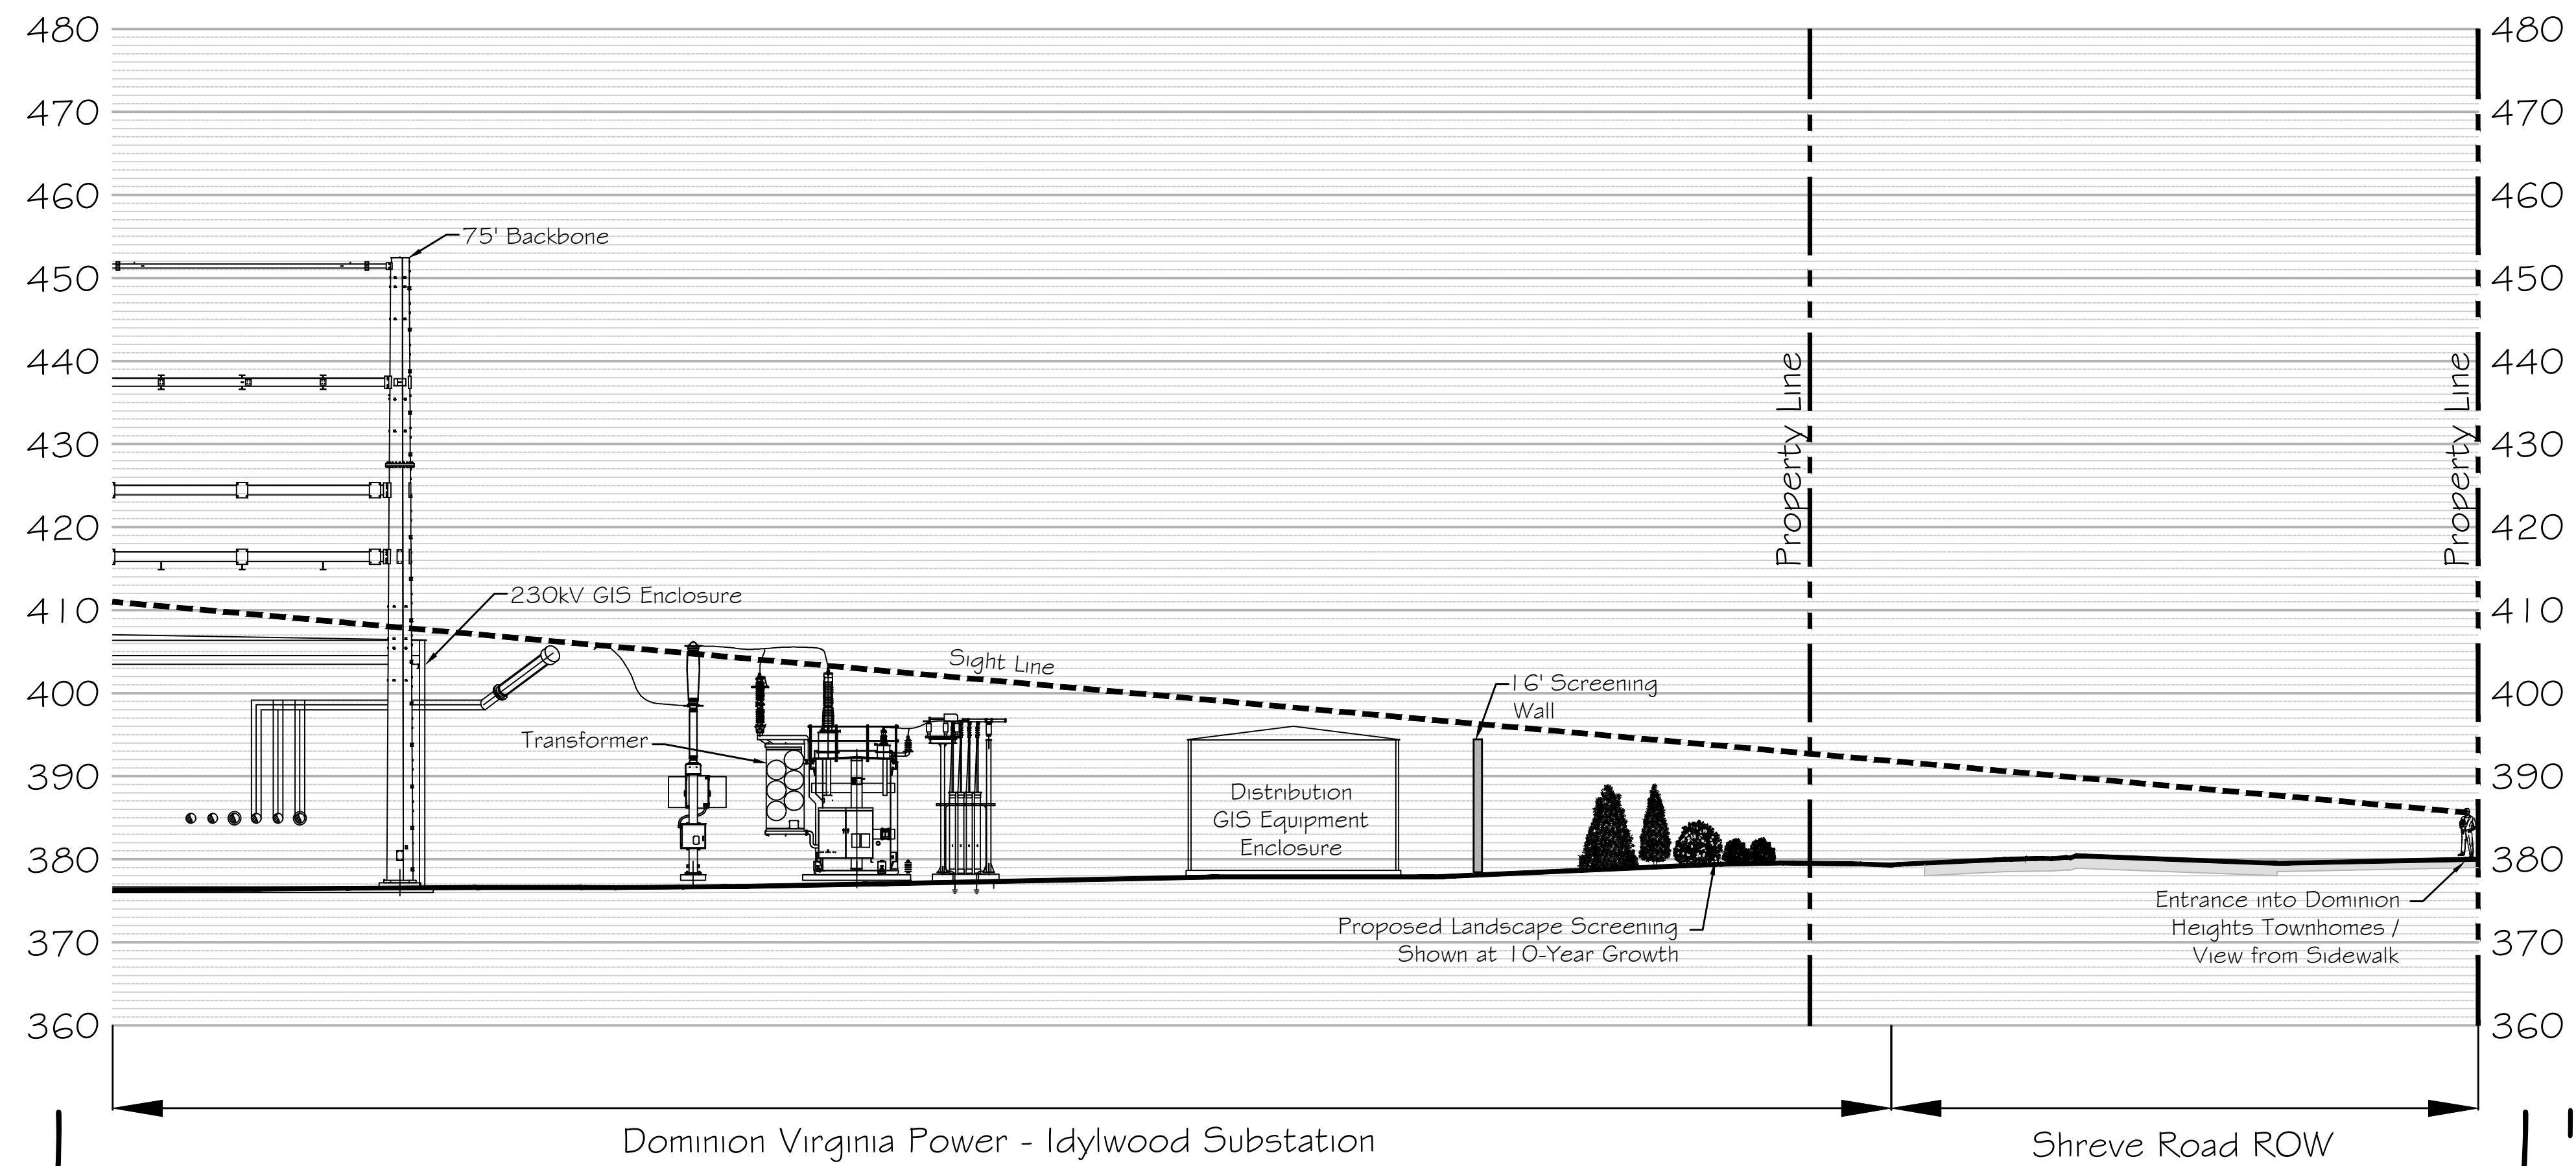

IDYLWOOD SUBSTATION - PLAN VIEW

IDYLWOOD SUBSTATION - SIGHTLINE 1-1'

VICINITY MAP  
SCALE: 1"=200'

SIGHTLINE 1 - SHREVE ROAD

IDYLWOOD SUBSTATION

Dewberry

Dominion