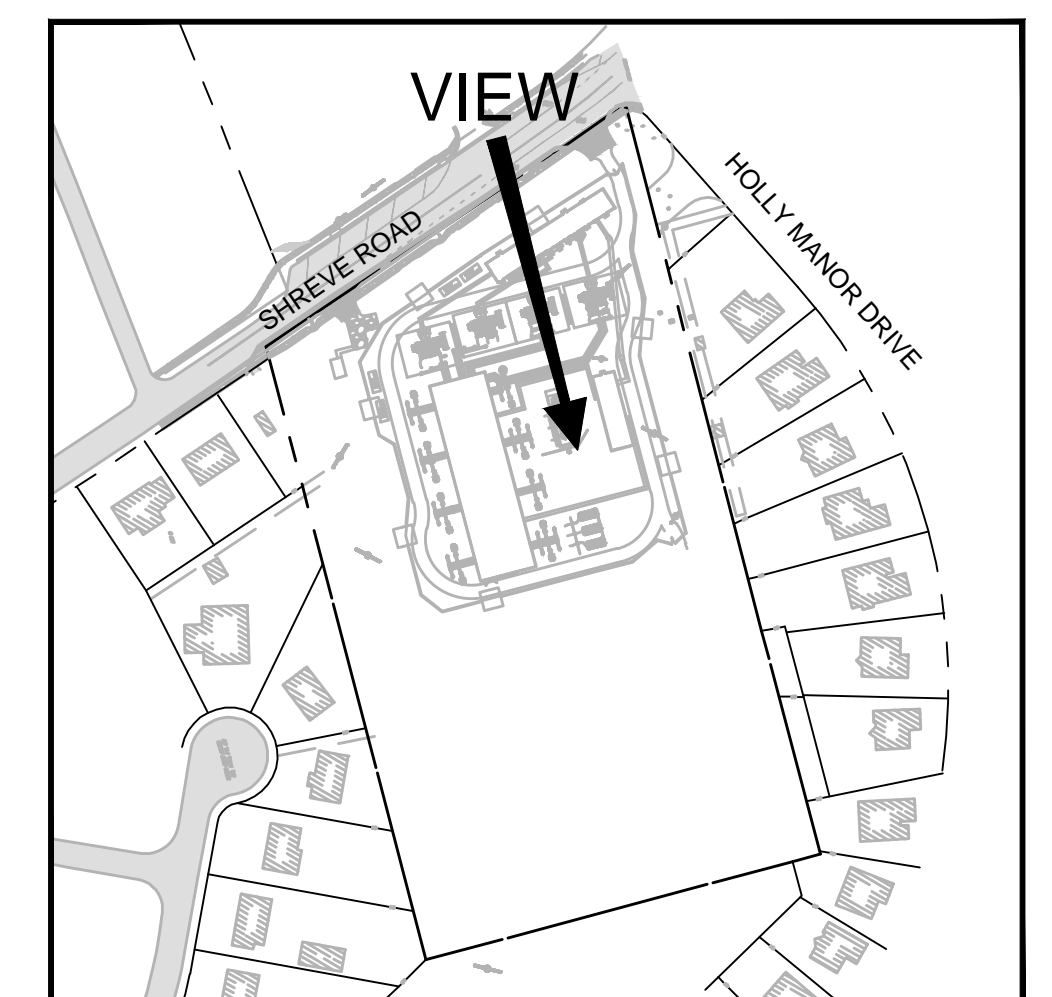

IDYLWOOD SUBSTATION - PLAN VIEW

IDYLWOOD SUBSTATION - SIGHTLINE 1-1'

VICINITY MAP  
SCALE: 1"=200'

SIGHTLINE 1 - SHREVE ROAD

IDYLWOOD SUBSTATION

Dewberry

Dominion