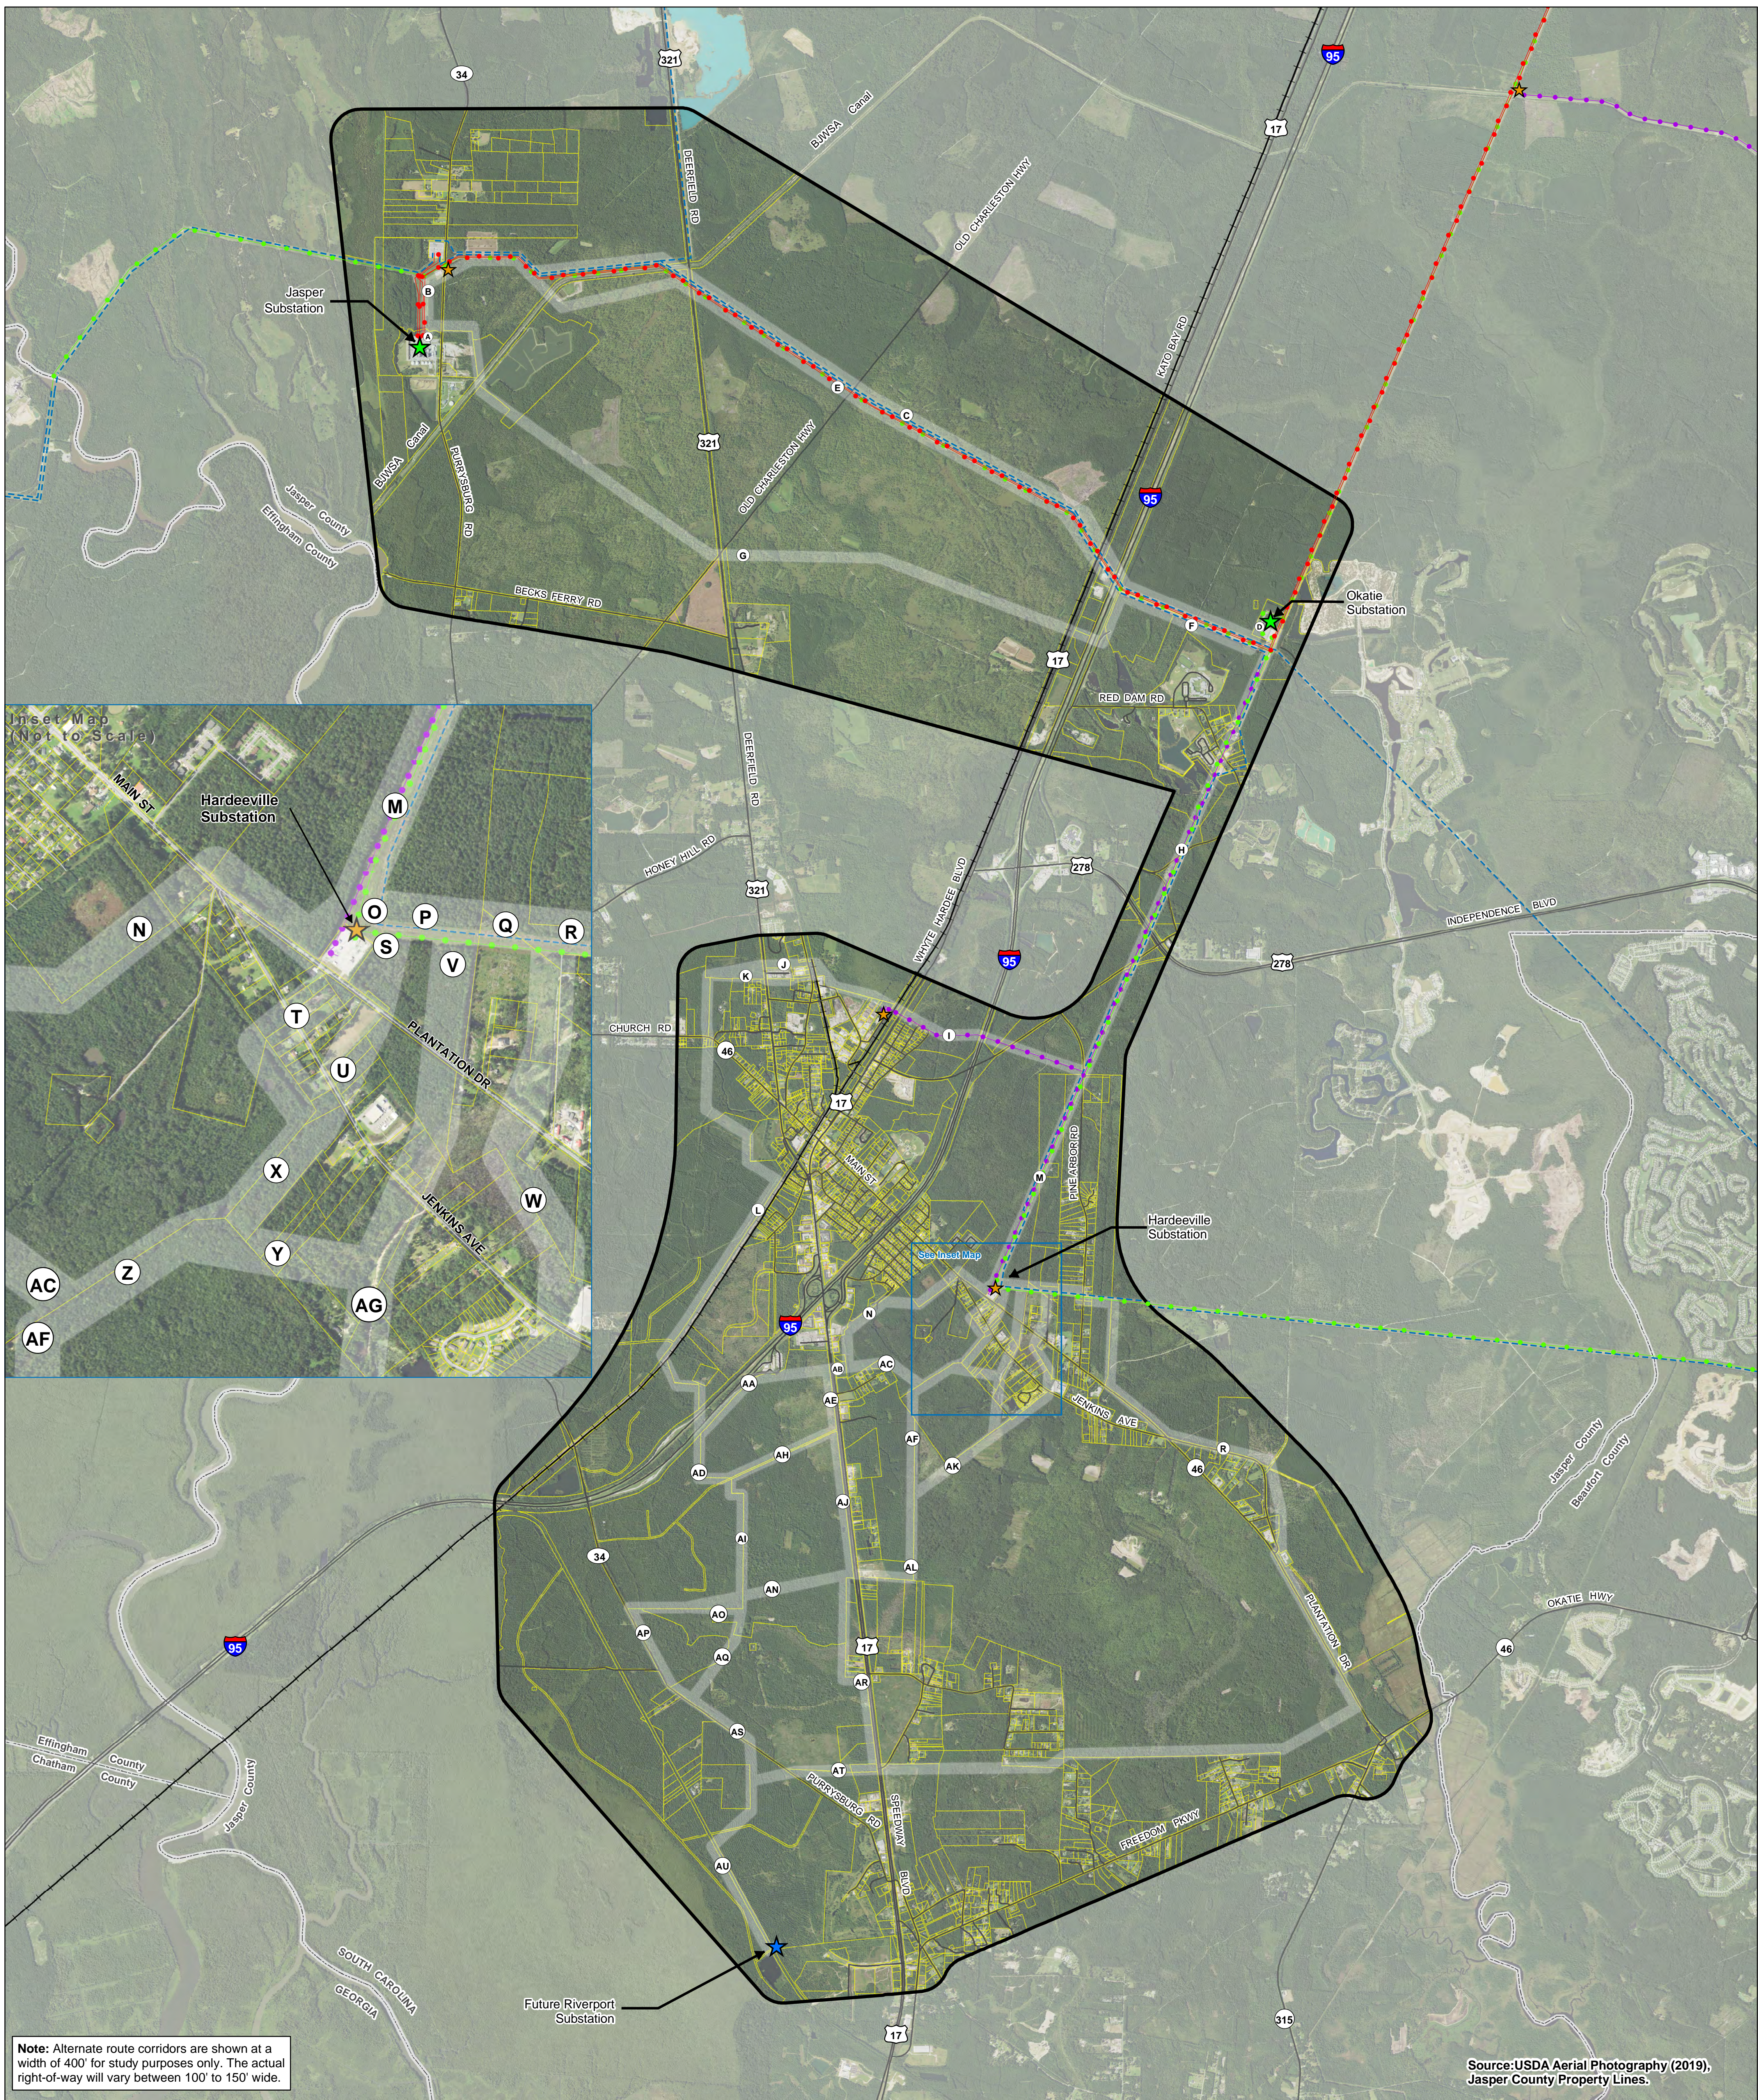

# AERIAL PHOTOGRAPHY

- ★ Dominion Energy Substation\*
- ★ Dominion Energy Substation\*\*
- ★ Future Dominion Energy Substation\*\*\*
- Dominion Energy 46 kV Transmission Line
- Dominion Energy 115 kV Transmission Line
- Dominion Energy 230 kV Transmission Line
- Other Utilities' Transmission Line
- State Line
- County Line
- Road
- Railroad

- Alternate Route Corridor with Segment Label
- ▭ Property Line
- ▭ Study Area

Siting Study for the  
**Jasper - Okatie 230 kV #2**  
 and the  
**Okatie - Riverport 230 kV**  
 Jasper County, South Carolina