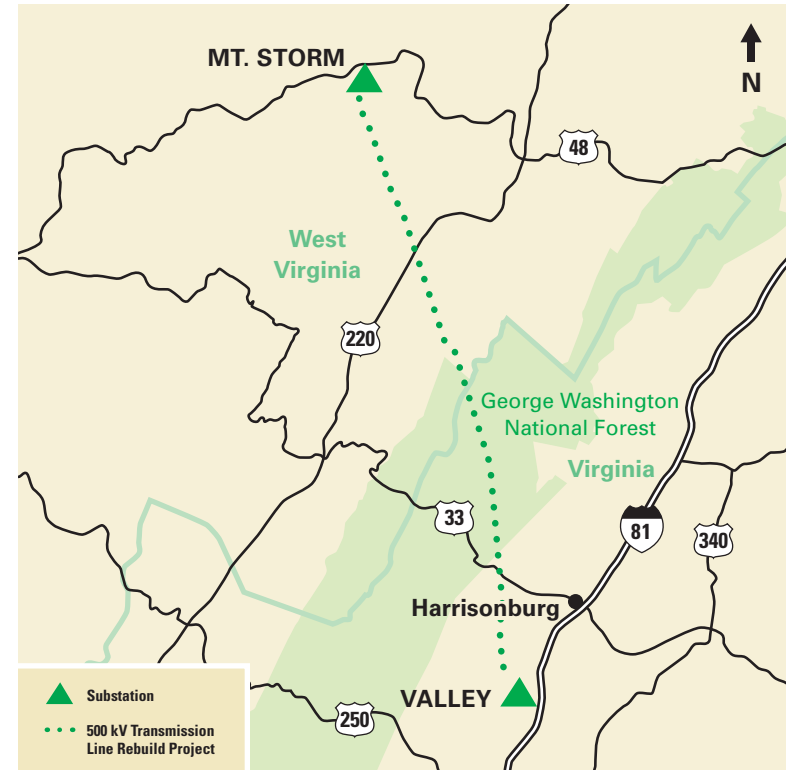

AT DOMINION ENERGY, we are committed to working safely and courteously in the communities we serve. You are receiving this postcard because we want to provide an update on the Mt. Storm-Valley 500 kilovolt (kV) Electric Transmission Line Rebuild Project in Virginia and West Virginia.

With firearms deer season set to begin, we would like to remind you that our crews are currently working in and near the right of way. The right of way is located near remote, wooded areas where hunters may be active. Our crews will be wearing high-visibility work vests so they are easy to see. If anyone hunts on your property, please share this information with them to help maintain a safe working environment.

Thank you for your patience and understanding as we work to complete this important project.

In addition, we want to inform you that in the wake of ongoing public health concerns from the spread of the coronavirus, we are mindful of our activities and maintaining property owner interactions with the appropriate social distancing. The work we do is integral to maintaining grid reliability and our crews will continue to perform work as needed to provide reliable energy.

CONTACT US

Visit our website at [DominionEnergy.com/mtstormvalley](https://www.dominionenergy.com/mtstormvalley) for project updates. Or contact us by sending an email to powerline@dominionenergy.com or calling 888-291-0190.