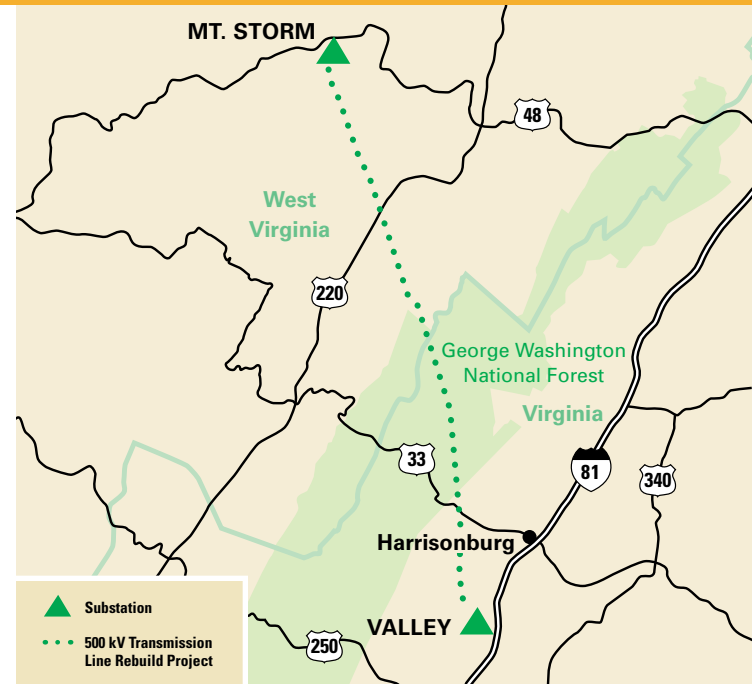

IMPORTANT

Local Power Line Project Information

Mt. Storm-Valley 500 kilovolt Rebuild Project

AT DOMINION ENERGY, we are committed to continually reviewing and analyzing our energy infrastructure to provide the most safe and reliable electric service. We are currently preparing to address an aging electric transmission line located near your property. The line needs to be replaced to maintain reliability for our customers.

As part of our preparations, land surveying needs to take place to complete our preliminary design plans. Crews will be accessing the right of way corridor on or near your property in the coming weeks and months to perform this work.

Please know we are dedicated to working safely and courteously in your community. We will continue to keep you updated as activities progress.

CONTACT US

Visit our website at [DominionEnergy.com/mtstormvalley](https://www.dominionenergy.com/mtstormvalley) for project updates. Or contact us by sending an email to powerline@dominionenergy.com or calling 888-291-0190.