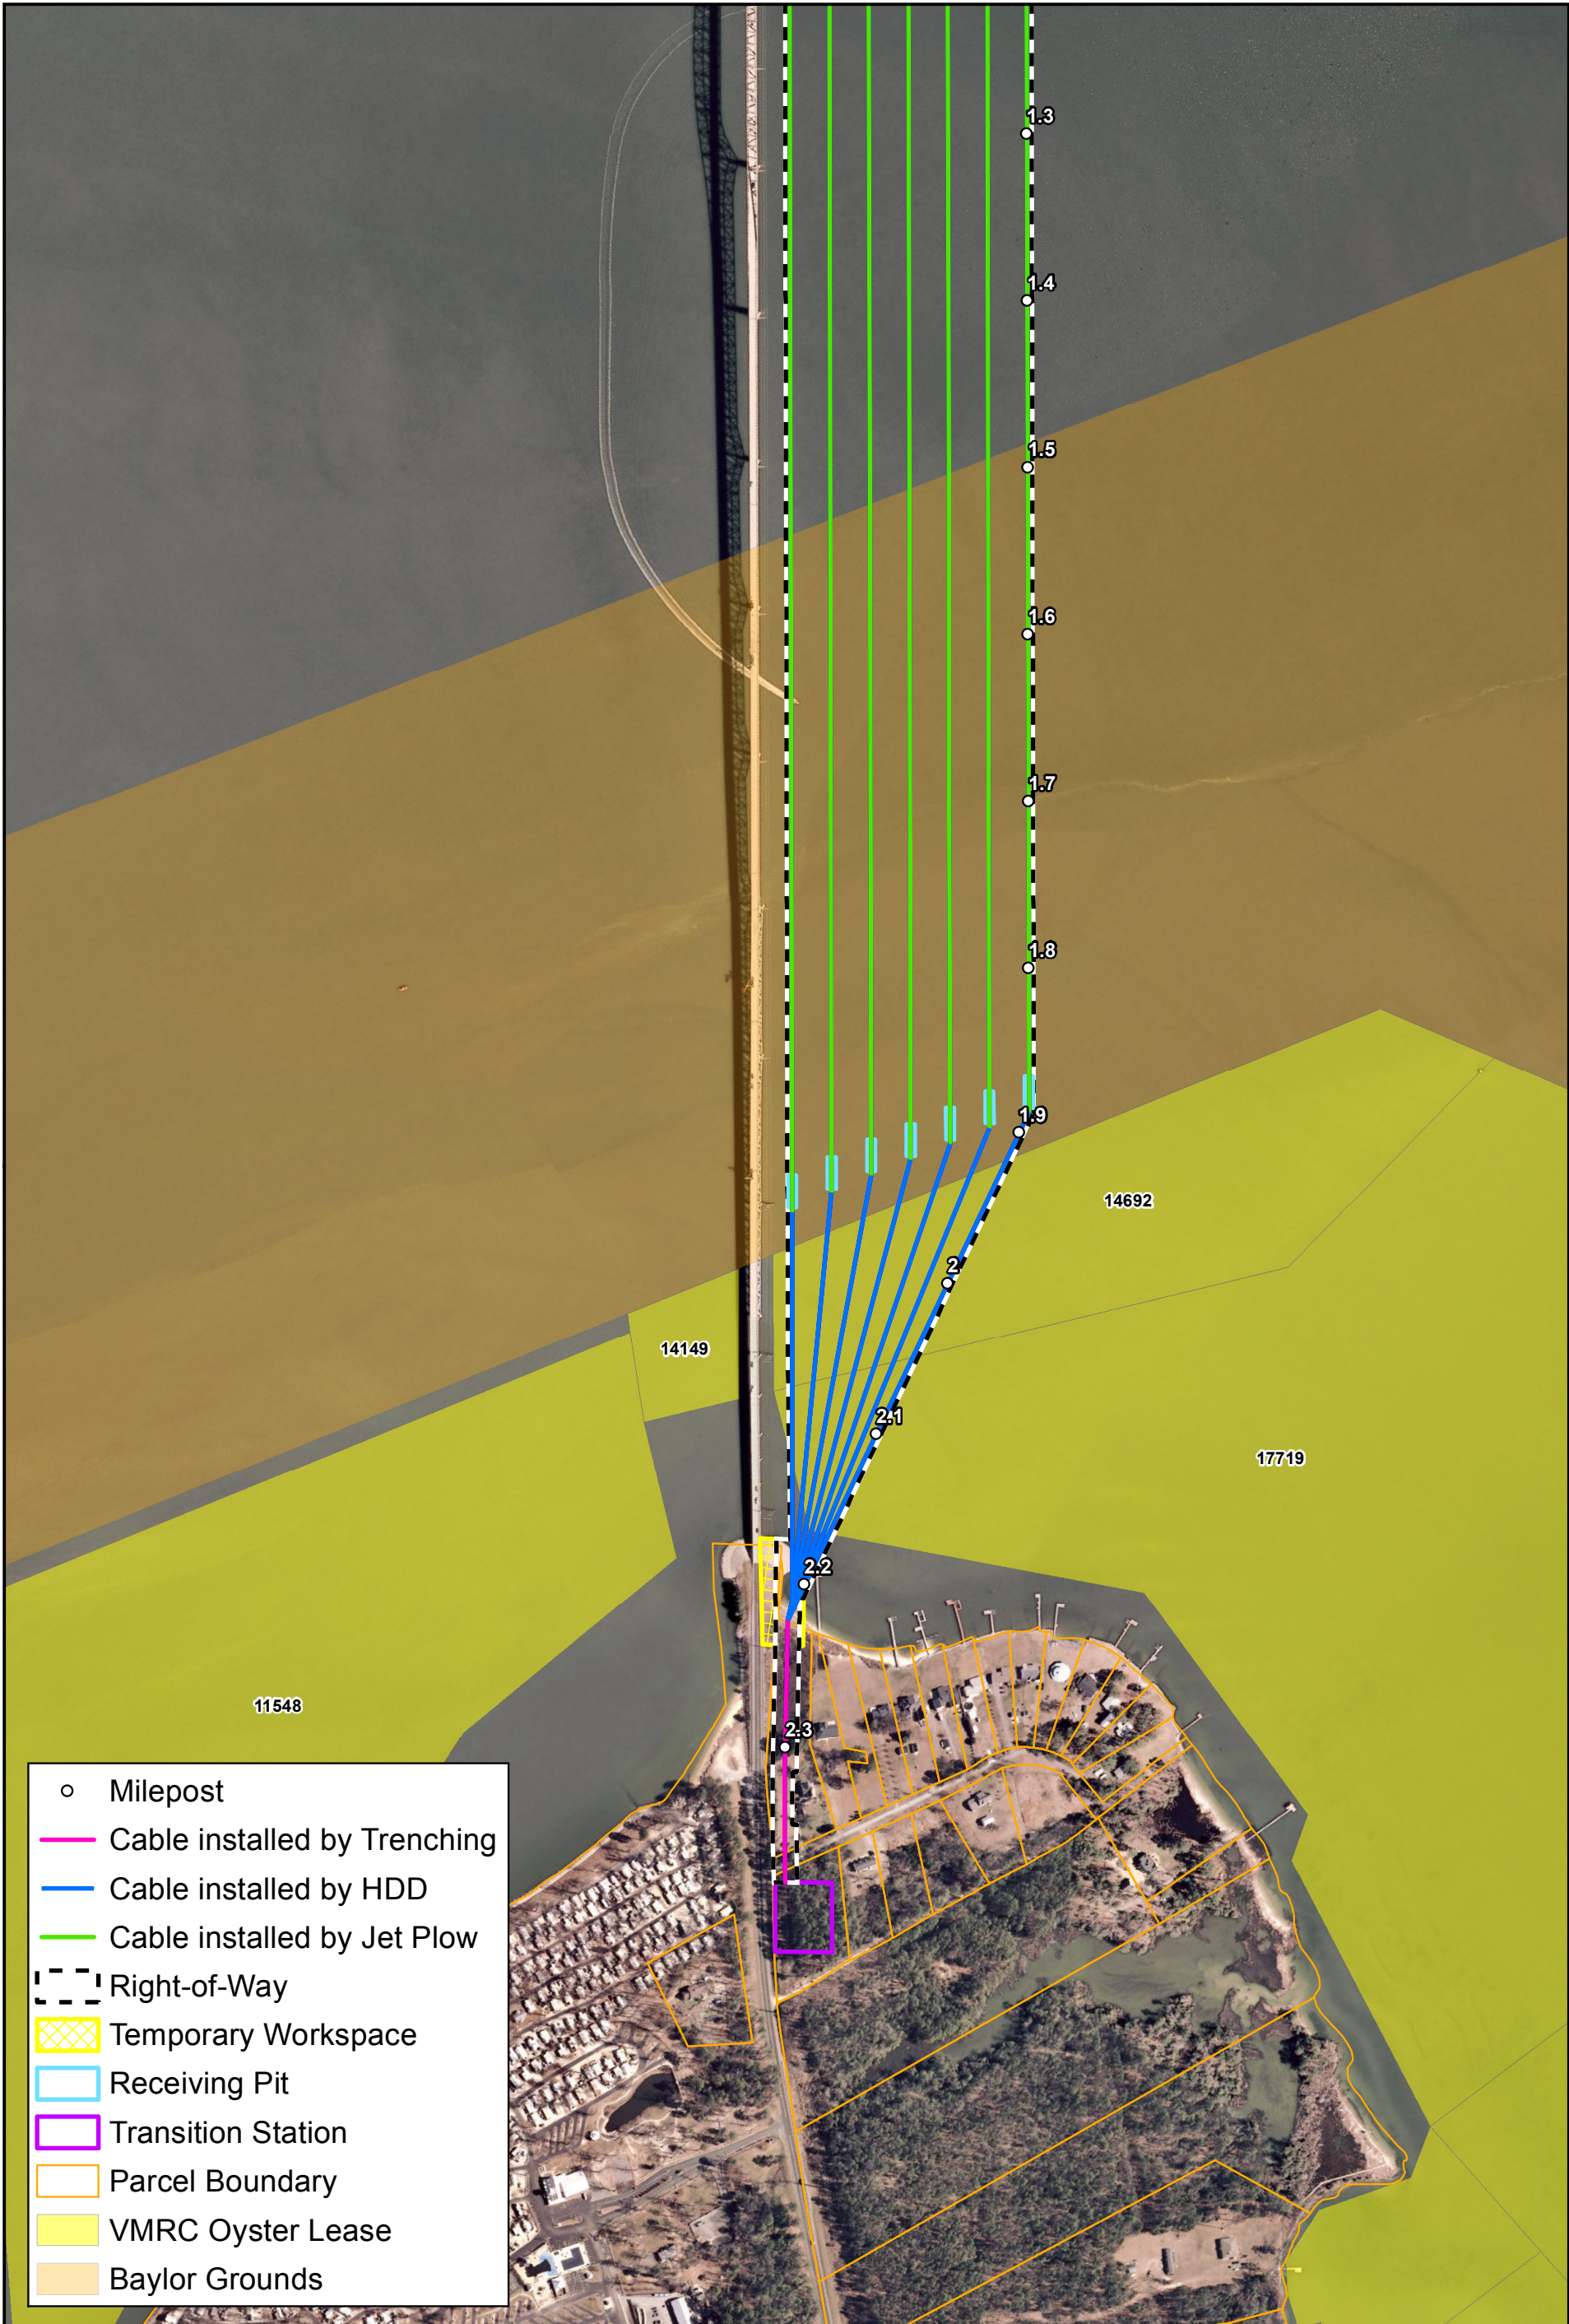

- Milepost
- Cable installed by Trenching
- Cable installed by HDD
- Cable installed by Jet Plow
- - - Right-of-Way
- ▨ Temporary Workspace
- Receiving Pit
- Transition Station
- Parcel Boundary
- VMRC Oyster Lease
- Baylor Grounds

Detailed Aerial Overview
Line #65 115 kV Rebuild at Norris Bridge
Dominion Virginia Power
Barnhardt Option 2

- Milepost
- Cable installed by Trenching
- Cable installed by HDD
- Cable installed by Jet Plow
- - - Right-of-Way
- ▨ Temporary Workspace
- Receiving Pit
- Transition Station
- Parcel Boundary
- VMRC Oyster Lease
- Baylor Grounds

Detailed Aerial Overview
Line #65 115 kV Rebuild at Norris Bridge
Dominion Virginia Power
Barnhardt Option 2