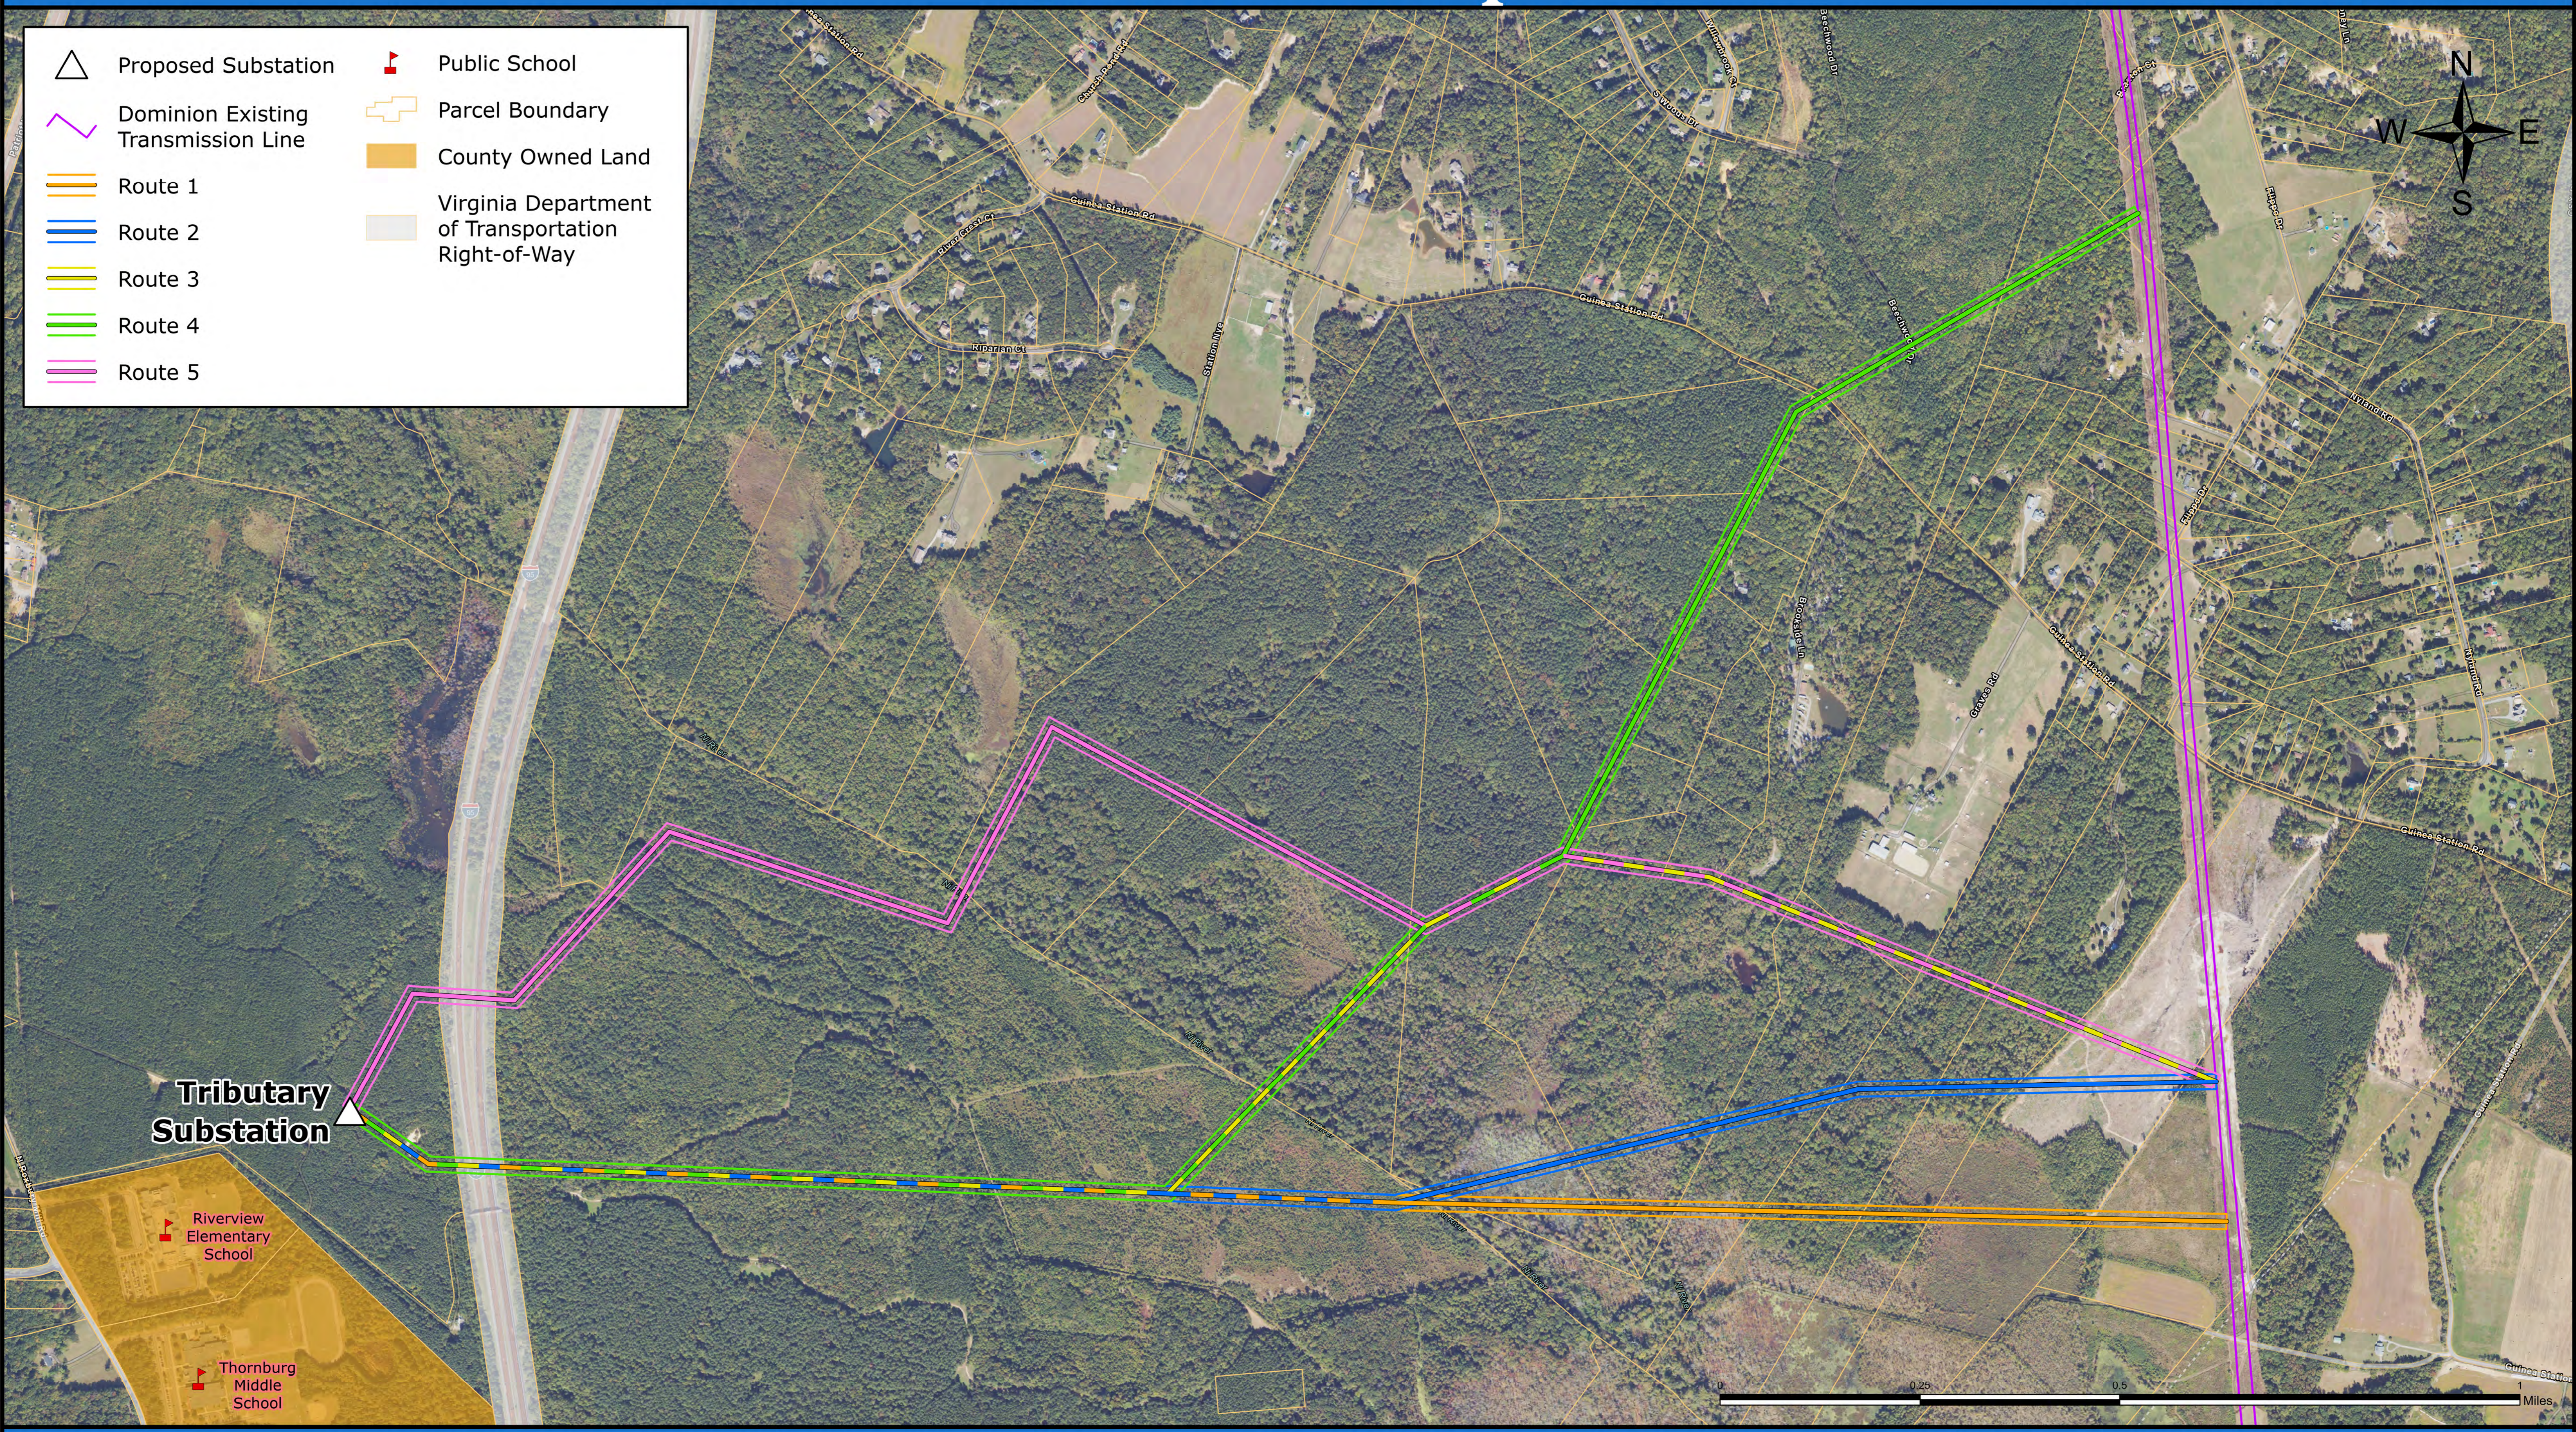

Parcel Map

	Proposed Substation		Public School
	Dominion Existing Transmission Line		Parcel Boundary
	Route 1		County Owned Land
	Route 2		Virginia Department of Transportation Right-of-Way
	Route 3		
	Route 4		
	Route 5		

Tributary Substation

Riverview Elementary School

Thornburg Middle School

Tributary 230 kV Electric Transmission Project