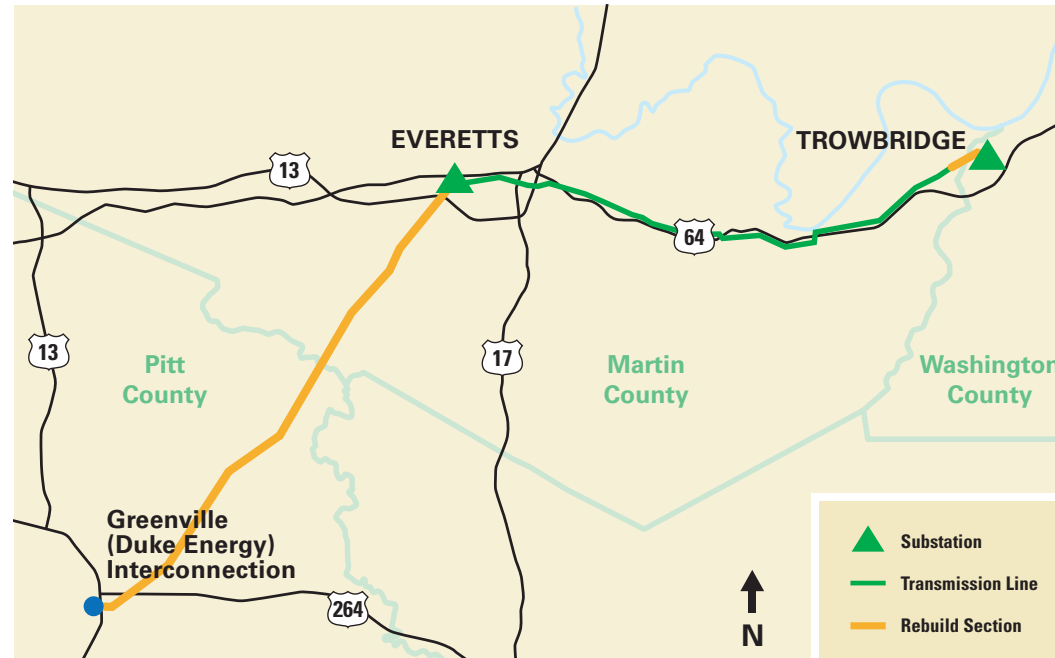

We will be working in your community

Trowbridge Solar Interconnection and Transmission Line Rebuild Project

At Dominion Energy, we are committed to keeping you informed of upcoming projects in your area. You are receiving this letter because we are planning electric transmission line and substation upgrades in Martin, Pitt, and Washington counties.

This project connects the Macadamia Solar project in Washington County, North Carolina, to the electric grid and upgrades existing electric transmission lines to support the new renewable power source. There are three main components of this project:

- **Expand Trowbridge Substation in Washington County**
- **Expand right of way corridor by 20 feet and partially rebuild a 1.5-mile section of Line 25 in Martin and Washington counties**
- **Rebuild 20 miles of Line 218 in Martin and Pitt counties from Everetts Substation to our interconnection with Duke Energy in Greenville**

We are currently in the design and development stage of the project, and you may see our team in the field completing surveys and collecting soil samples in the coming weeks. We anticipate construction to start in early 2025 and will provide opportunities for neighbors to learn more through virtual and in-person community meetings.

We appreciate your patience and understanding as we work to provide safe, reliable, affordable, and increasingly clean energy to our customers.

This map is intended to serve as a representation of the project area and is not intended for detailed engineering purposes.

Protecting the grid against natural and man-made acts is a top priority. You can learn more about our commitment to safety at powerlines101.dominionenergy.com.

UPCOMING WORK

- Field and environmental surveys
- Soil borings
- Right of way corridor access and review

Crews
in your area

Line
Rebuild

CONTACT US

Website:
DominionEnergy.com/Trowbridge

Phone:
888-291-0190

Email:
powerline@dominionenergy.com