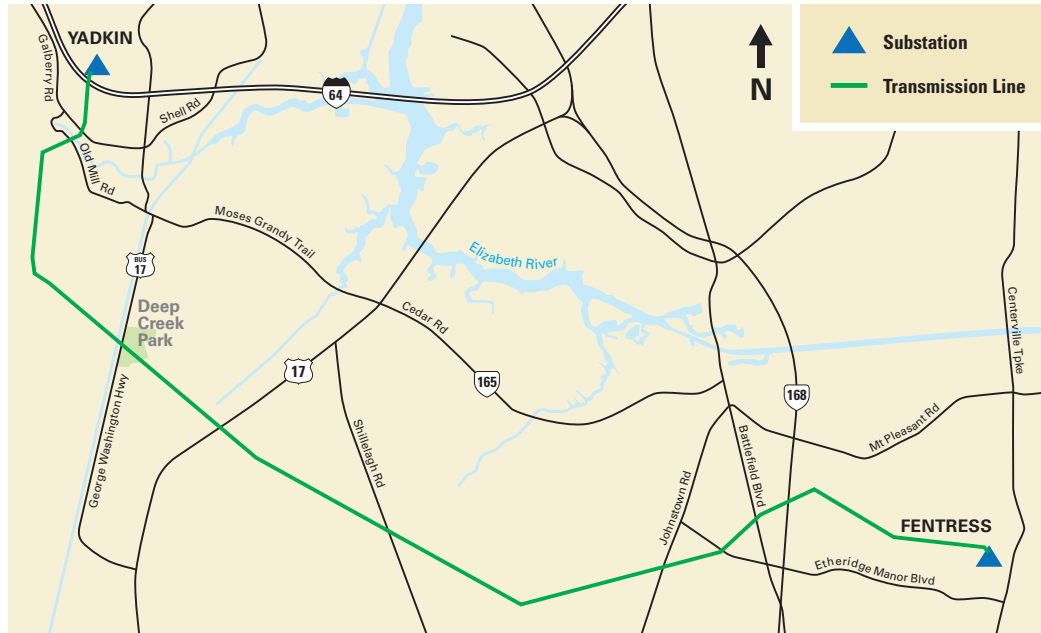

This map is intended to serve as a representation of the project area and is not intended for detailed engineering purposes.

Protecting the grid against natural and man-made acts is a top priority. You can learn more about our commitment to safety at powerlines101.dominionenergy.com.

SURVEYING ACTIVITIES

FEBRUARY 2024

Crews will survey and inspect right of way

Crews in your area

CONTACT US

Website: powerlines101@dominionenergy.com

Phone: 888-291-0190

Email: powerline@dominionenergy.com