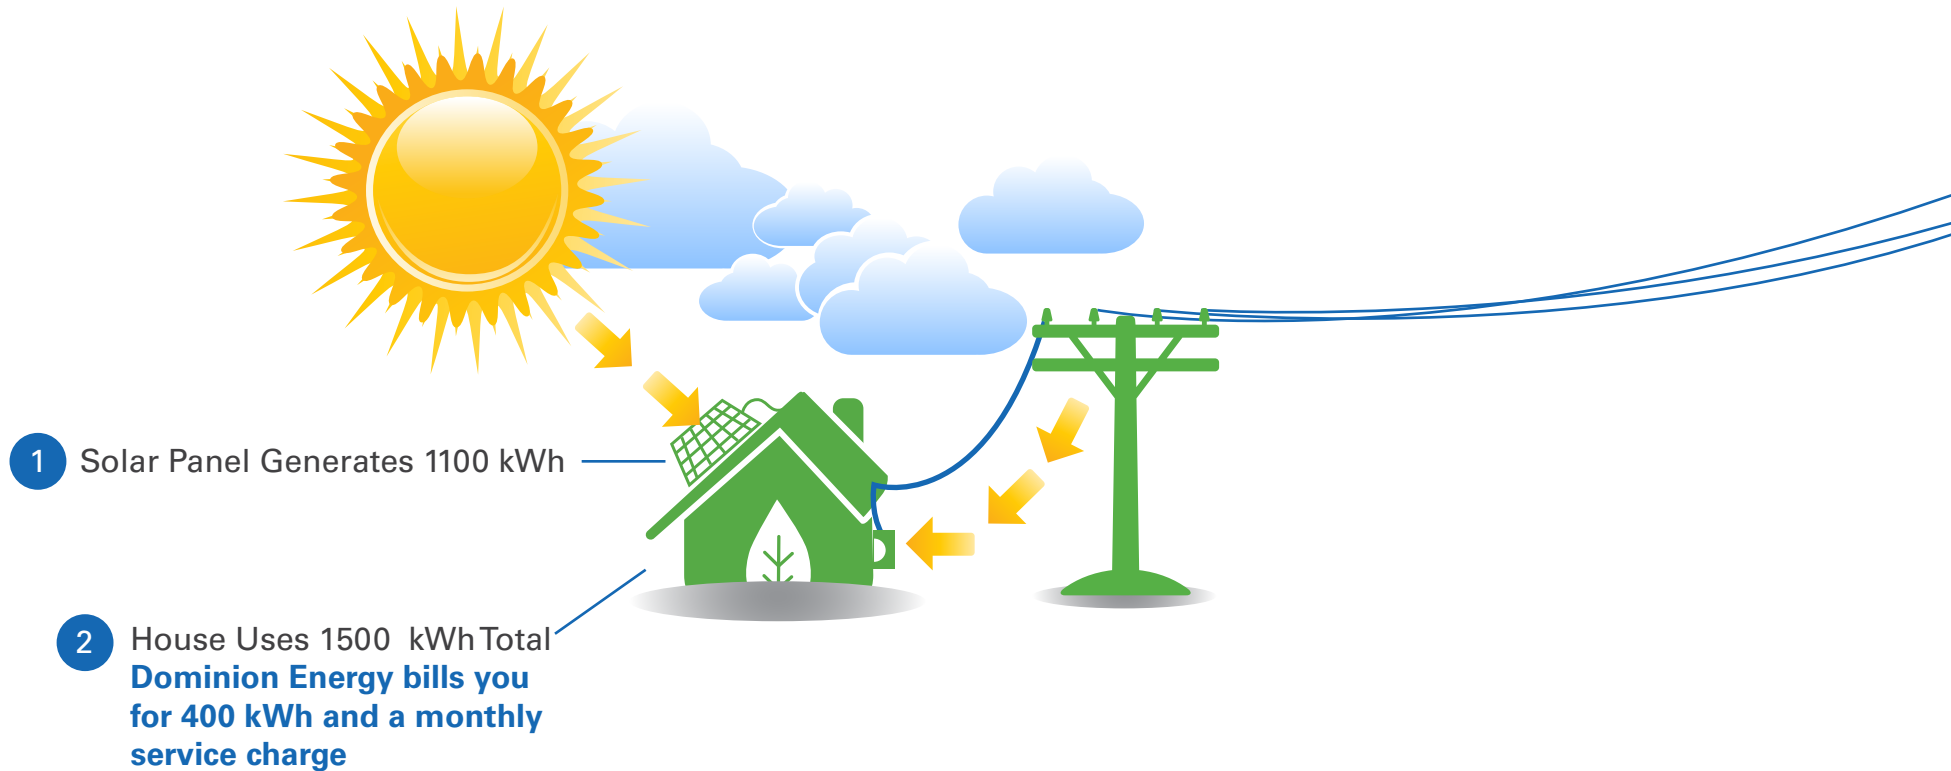

NET METERING

Renewable Generation-How It Works

USAGE EXCEEDS GENERATION

If your renewable energy system generates less electricity than your home or business uses, Dominion Energy will provide the additional electricity to meet your needs.

NET METERING

Renewable Generation-How It Works

GENERATION EXCEEDS USAGE

When your renewable energy system generates more electricity than your home or business uses, the excess electricity is recorded by the meter as it flows back onto the grid and offsets future kWh provided by Dominion Energy.