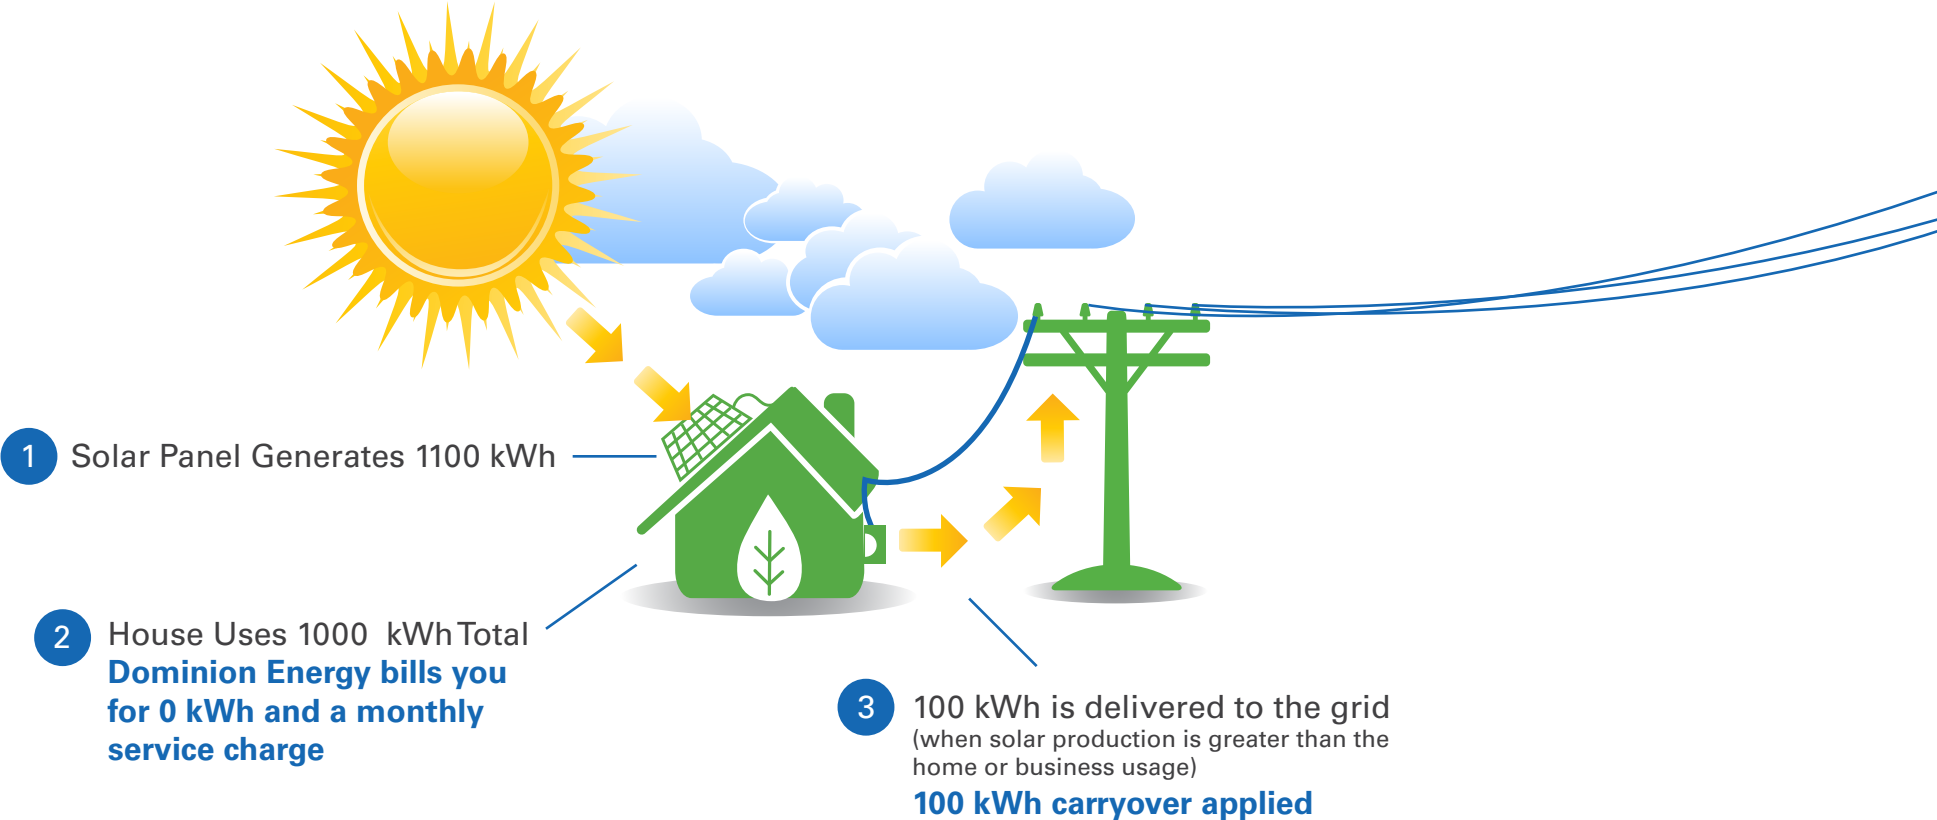

NET METERING

Renewable Generation-How It Works

USAGE EXCEEDS GENERATION

If your renewable energy system generates less electricity than your home or business uses, Dominion Energy will provide the additional electricity to meet your needs.

NET METERING

Renewable Generation-How It Works

GENERATION EXCEEDS USAGE

When your renewable energy system generates more electricity than your home or business uses, the excess electricity is recorded by the meter as it flows back onto the grid and offsets future kWh provided by Dominion Energy.