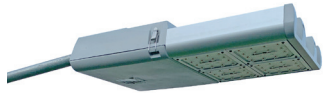

Turtle Friendly

81 Watt LED	7,200 Lumens