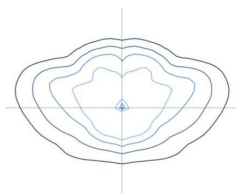

Decorative Fixtures

Acorn 50 Watt LED 7,114 Lumens

Available Poles: Charleston Fluted 12'/14'
 Charleston Smooth 12'/14'
 Black Fiberglass 14'

Octagonal 70 Watt LED 7,476 Lumens

Available Poles: Charleston Fluted 12'/14'
 Charleston Smooth 12'/14'
 Black Fiberglass 14'

Round 60 Watt LED 7,413 Lumens

Available Poles: Charleston Fluted 12'/14'
 Charleston Smooth 12'/14'
 Black Fiberglass 14'

Shepherd's Crook 60 Watt LED 7,413 Lumens

Available Poles: Shepherd's Crook 15'

Traditional 70 Watt LED 6,644 Lumens