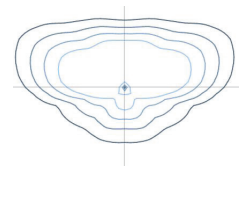

Decorative Fixtures

Acorn 50 Watt LED 7,114 Lumens

Available Poles: Charleston Fluted 12'/14'
 Charleston Smooth 12'/14'
 Black Fiberglass 14'

Octagonal 70 Watt LED 7,476 Lumens

Available Poles: Charleston Fluted 12'/14'
 Charleston Smooth 12'/14'
 Black Fiberglass 14'

Round 60 Watt LED 7,413 Lumens

Available Poles: Charleston Fluted 12'/14'
 Charleston Smooth 12'/14'
 Black Fiberglass 14'

Shepherd's Crook 60 Watt LED 7,413 Lumens

Available Poles: Shepherd's Crook 15'

Traditional 70 Watt LED 6,644 Lumens

Available Poles: Charleston Fluted 12'/14'
 Charleston Smooth 12'/14'
 Black Fiberglass 14'

Open Traditional 60 Watt LED 6,747 Lumens

Available Poles: Charleston Fluted 12'/14'
 Charleston Smooth 12'/14'
 Black Fiberglass 14'