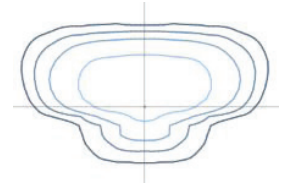

Available Poles: Charleston Fluted 12'/14'
 Charleston Smooth 12'/14'
 Black Fiberglass 14'

Open Traditional 60 Watt LED 6,747 Lumens

Available Poles: Charleston Fluted 12'/14'
 Charleston Smooth 12'/14'
 Black Fiberglass 14'

Contemporary 70 Watt LED 6,069 Lumens

Available Poles: Charleston Fluted 12'/14'
 Charleston Smooth 12'/14'
 Black Fiberglass 14'

Street & Parking Lot Fixtures

Area (Black or Gray)

70 Watt LED	9,527 Lumens
110 Watt LED	15,380 Lumens
130 Watt LED	17,076 Lumens
200 Watt LED	27,230 Lumens
270 Watt LED	33,679 Lumens
370 Watt LED	48,190 Lumens