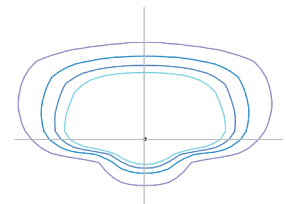

Available Poles:	Wood	30'/35'
	Aluminum	24'/30'/35'
	<i>(Round/Square)</i>