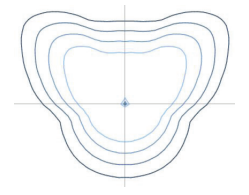

Round 60 Watt LED 7,413 Lumens

Available Poles: Charleston Fluted 12'/14'
 Charleston Smooth 12'/14'
 Black Fiberglass 14'

Shepherd's Crook 60 Watt LED 7,413 Lumens

Available Poles: Shepherd's Crook 15'

Traditional 70 Watt LED 6,644 Lumens

Available Poles: Charleston Fluted 12'/14'
 Charleston Smooth 12'/14'
 Black Fiberglass 14'

Open Traditional 60 Watt LED 6,747 Lumens

Available Poles: Charleston Fluted 12'/14'
 Charleston Smooth 12'/14'
 Black Fiberglass 14'

Contemporary 70 Watt LED 6,069 Lumens

Available Poles: Charleston Fluted 12'/14'
 Charleston Smooth 12'/14'
 Black Fiberglass 14'

Street & Parking Lot Fixtures

Area (Black or Gray)

70 Watt LED	9,527 Lumens
110 Watt LED	15,380 Lumens
130 Watt LED	17,076 Lumens
200 Watt LED	27,230 Lumens
270 Watt LED	33,679 Lumens
370 Watt LED	48,190 Lumens