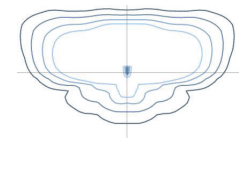

Decorative Fixtures

Acorn 50 Watt LED 7,114 Lumens

Available Poles: Charleston Fluted 12'/14'
 Charleston Smooth 12'/14'
 Black Fiberglass 14'

Octagonal 70 Watt LED 7,476 Lumens

Available Poles: Charleston Fluted 12'/14'
 Charleston Smooth 12'/14'
 Black Fiberglass 14'

Round 60 Watt LED 7,413 Lumens

Available Poles: Charleston Fluted 12'/14'
 Charleston Smooth 12'/14'
 Black Fiberglass 14'

Shepherd's Crook 60 Watt LED 7,413 Lumens

Available Poles: Shepherd's Crook 15'

Traditional 70 Watt LED 6,644 Lumens

Available Poles: Charleston Fluted 12'/14'
 Charleston Smooth 12'/14'
 Black Fiberglass 14'

Open Traditional 60 Watt LED 6,747 Lumens

Available Poles: Charleston Fluted 12'/14'
 Charleston Smooth 12'/14'
 Black Fiberglass 14'