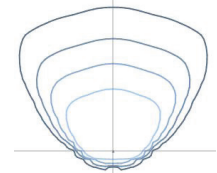

Available Poles:	Wood	30'/35'
	Aluminum	24'/30'/35'
	<i>(Round/Square)</i>