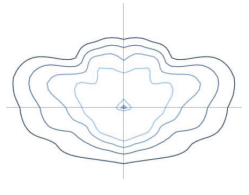

Decorative Fixtures

Acorn 50 Watt LED 7,114 Lumens

Available Poles: Charleston Fluted 12'/14'
 Charleston Smooth 12'/14'
 Black Fiberglass 14'

Octagonal 70 Watt LED 7,476 Lumens

Available Poles: Charleston Fluted 12'/14'
 Charleston Smooth 12'/14'
 Black Fiberglass 14'

Round 60 Watt LED 7,413 Lumens

Available Poles: Charleston Fluted 12'/14'
 Charleston Smooth 12'/14'
 Black Fiberglass 14'

Shepherd's Crook 60 Watt LED 7,413 Lumens

Available Poles: Shepherd's Crook 15'

Traditional 70 Watt LED 6,644 Lumens