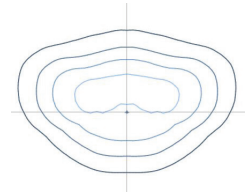

Decorative Fixtures

Acorn 50 Watt LED 7,114 Lumens

Available Poles: Charleston Fluted 12'/14'
 Charleston Smooth 12'/14'
 Black Fiberglass 14'

Octagonal 70 Watt LED 7,476 Lumens

Available Poles: Charleston Fluted 12'/14'
 Charleston Smooth 12'/14'
 Black Fiberglass 14'