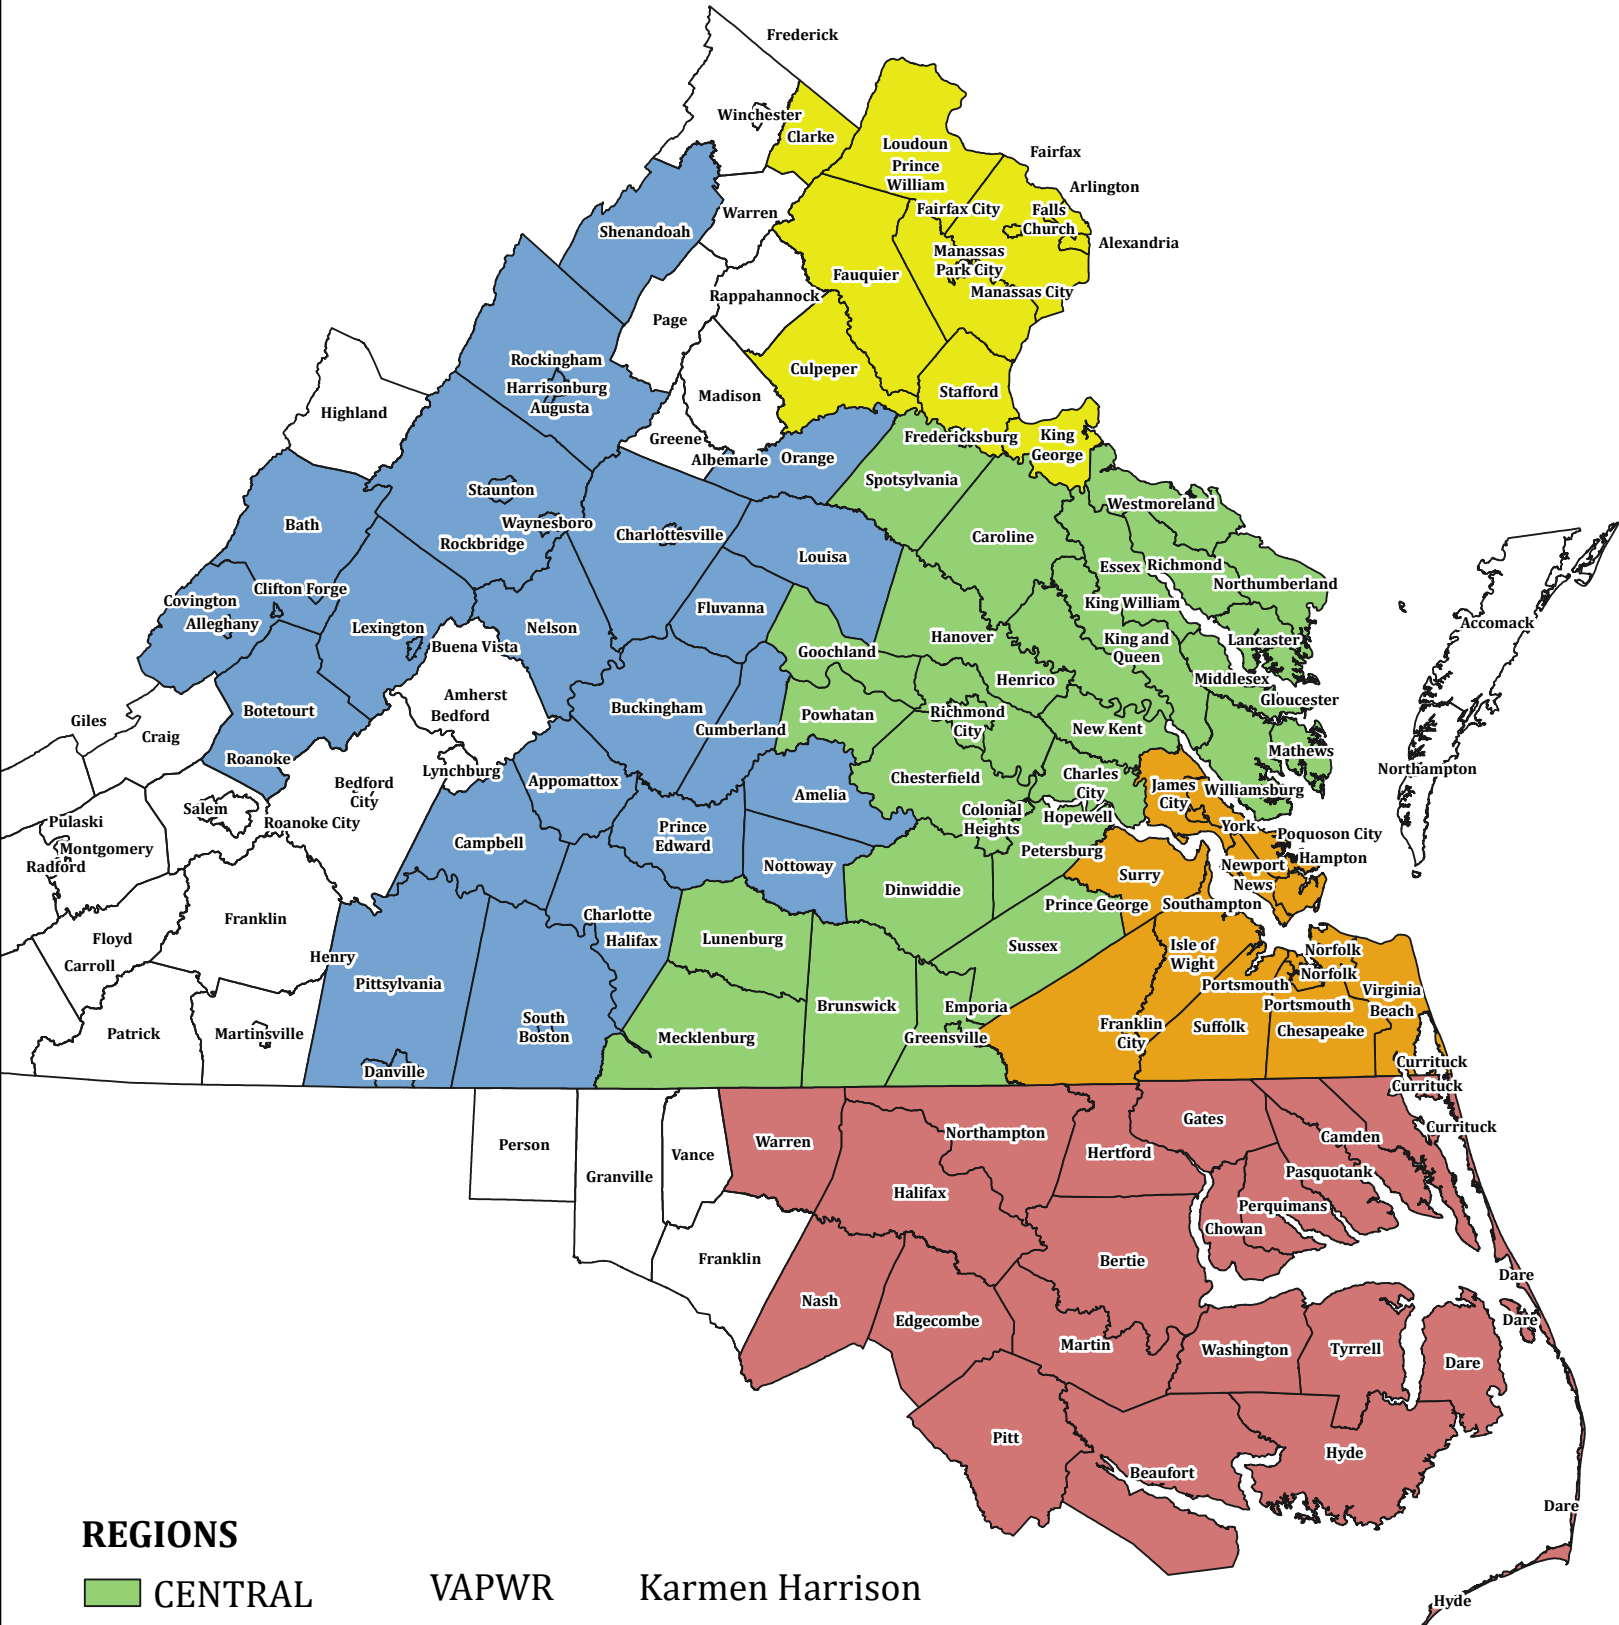

JOINT USE ASSIGNMENTS

Created by GIS Services

REGIONS

	CENTRAL	VAPWR	Karmen Harrison
	EASTERN	VAPWRE	Anya Denson
	EASTERN NC	DOMCJU	Latricia Atkins
	NORTHERN	VAPWRN	Austin Gore
	WESTERN	VAPWRW	