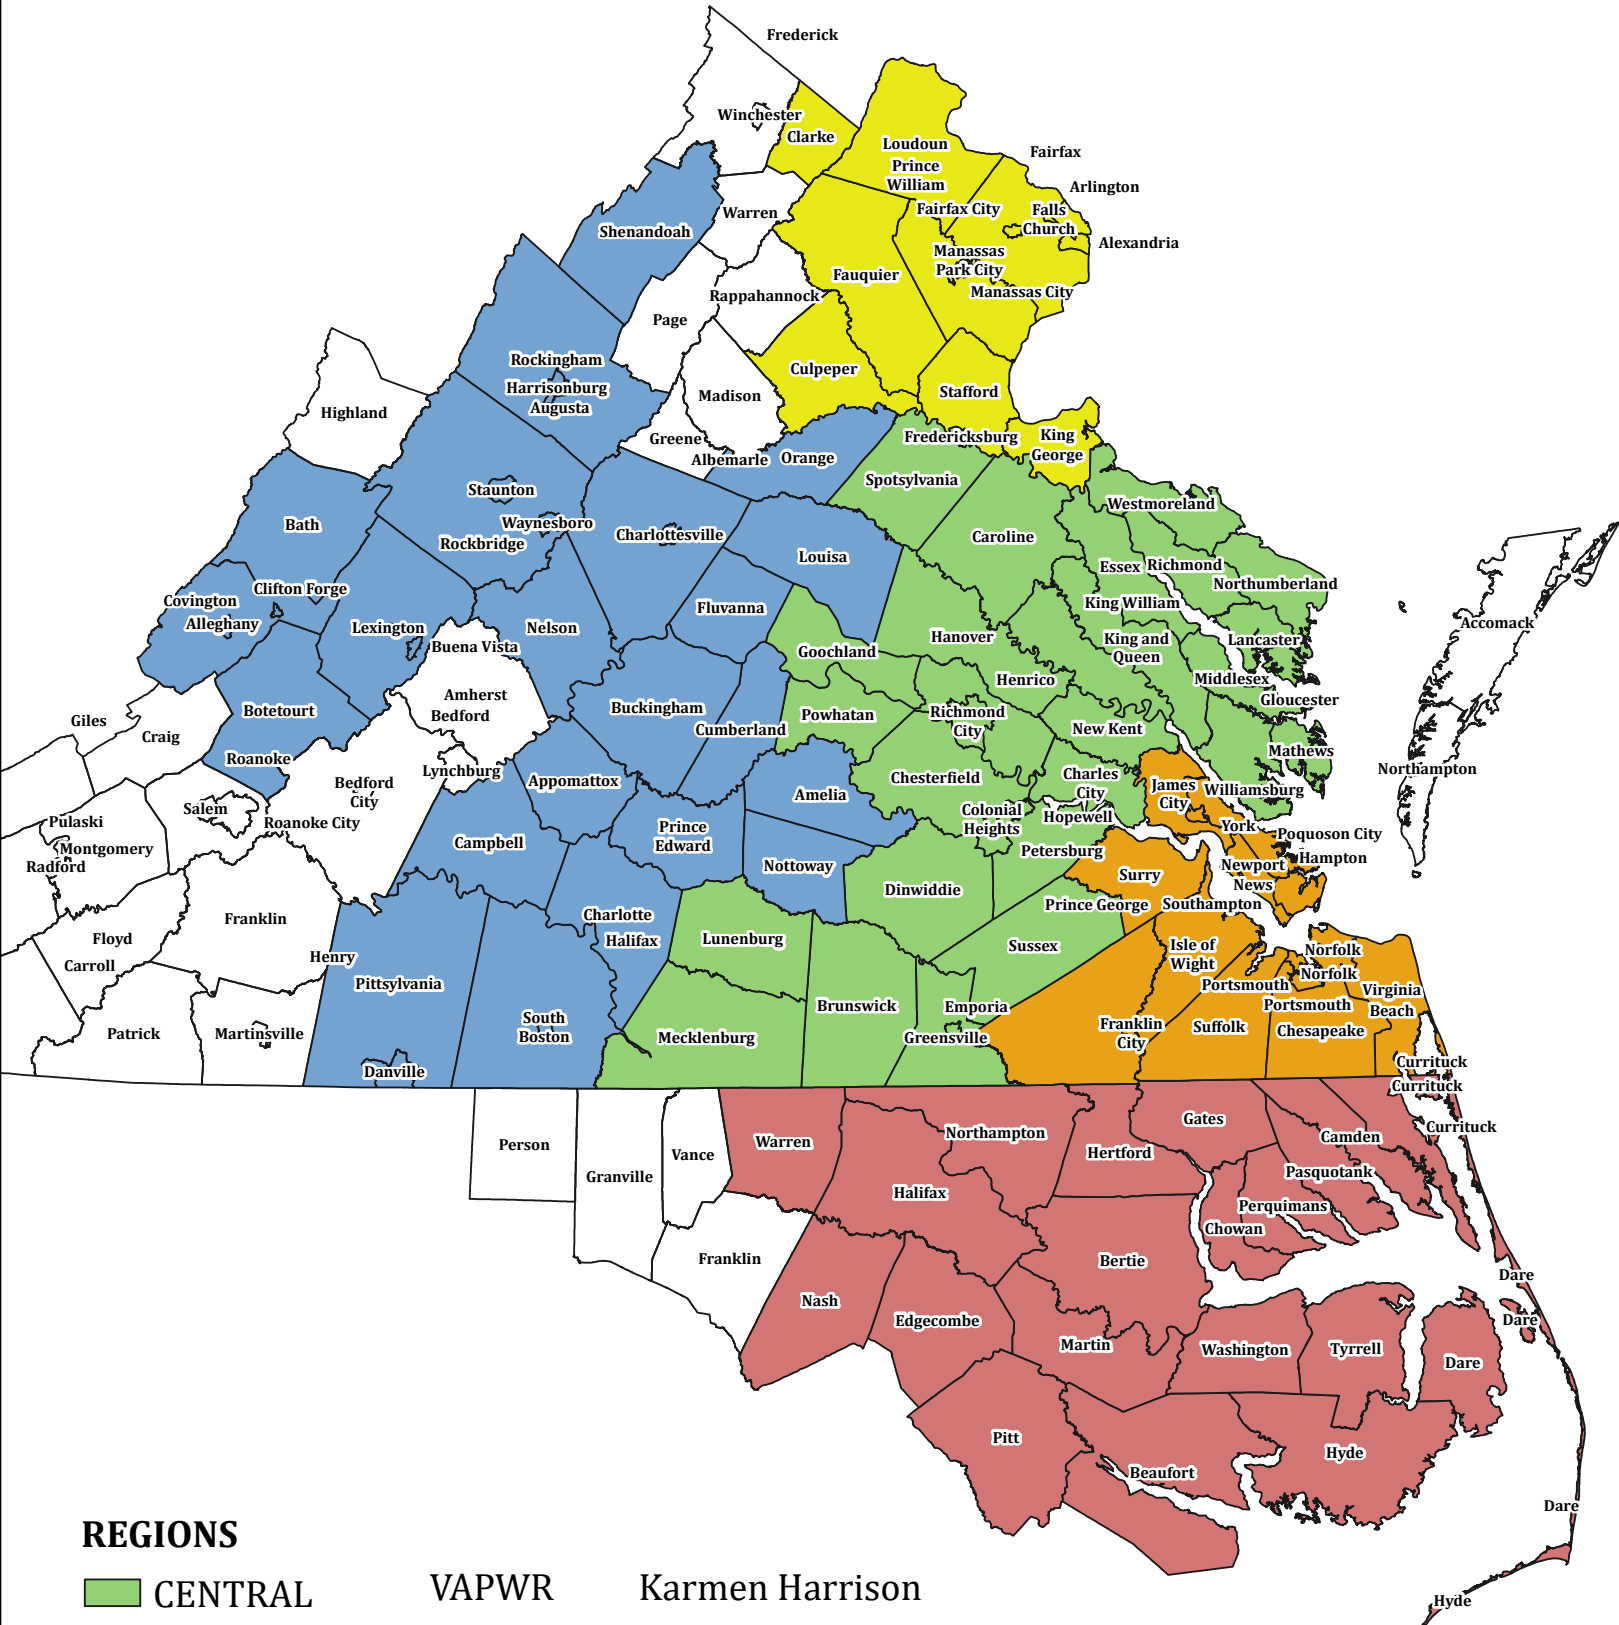

# JOINT USE ASSIGNMENTS

Created by GIS Services  
4/14/2023

## REGIONS

<span style="color: green;">■</span> CENTRAL	VAPWR	Karmen Harrison
<span style="color: orange;">■</span> EASTERN	VAPWRE	Anya Denson
<span style="color: red;">■</span> EASTERN NC	DOMCJU	Latricia Atkins
<span style="color: yellow;">■</span> NORTHERN	VAPWRN	Austin Gore
<span style="color: blue;">■</span> WESTERN	VAPWRW	Carl Pilat